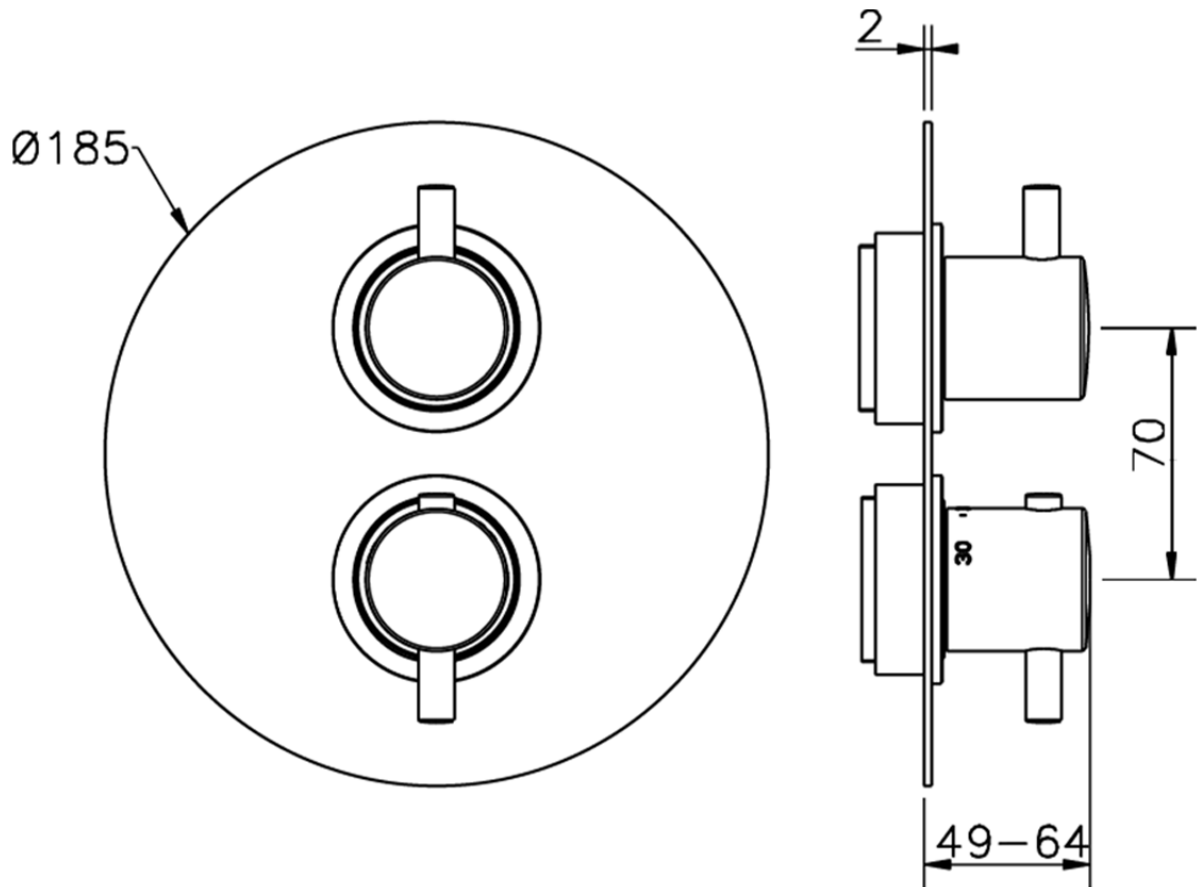

Exposed part for 3-outlet thermostatic mixer THERMO_MT018200

MT018200

<https://en.huberitalia.com/exposed-part-for-3-outlet-thermostatic-mixer-thermo-mt018200>

Piastra/Plate/Plaque/Platte/Placa

2-3mm: XX 25-40 YY 76-91

10 mm: XX 16-31 YY 65-80

ZB018201

<https://en.huberitalia.com/3-outlet-concealed-thermostatic-shower-valve-concealed-zb018201>

2025-01-05