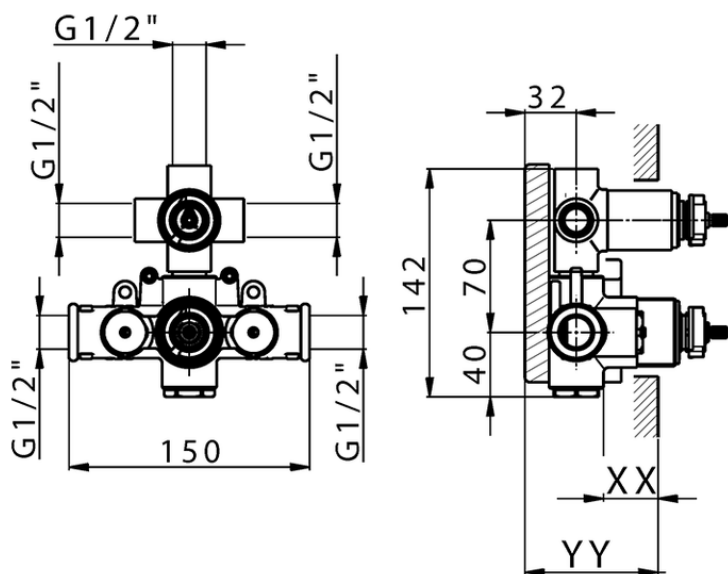

Exposed part for 3-outlet thermostatic mixer THERMO_MT018200

MT018200

<https://en.huberitalia.com/exposed-part-for-3-outlet-thermostatic-mixer-thermo-mt018200>

Piastra/Plate/Plaque/Platte/Placa

2-3mm: XX 25-40 YY 76-91

10 mm: XX 16-31 YY 65-80

ZB018201

<https://en.huberitalia.com/3-outlet-concealed-thermostatic-shower-valve-concealed-zb018201>

2025-01-05