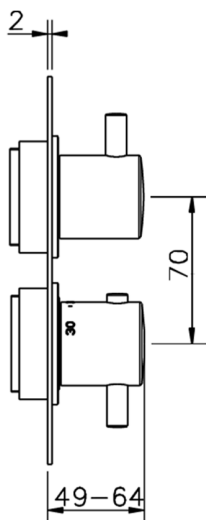

Exposed part for 3-outlet thermostatic mixer THERMO_MT018200

MODEL **MT018200**

Exposed part for 3-outlet thermostatic mixer, with 3 outlet diverter, without concealed part, for item ZB018201

AVAILABLE FINISHINGS

-  **21** 21 Chrome
-  **26** 26 Old Copper
-  **2F** 2F Brushed Nickel
-  **2W** 2W Brushed Gold
-  **40** 40 Matt Black
-  **4Q** 4Q Matt White

CHARACTERISTICS

Installation **Concealed**
 Required concealed parts **ZB018201**

3-Outlet Concealed thermostatic mixer, with 3-outlet diverter, without trim kit

AVAILABLE FINISHINGS

CHARACTERISTICS

Installation	Concealed
Cartridge Spare Parts	24.04A.PP
8x20 Plus P Thermostatic Valve	
Concealed	1

Piastra/Plate/Plaque/Platte/Placa
 2-3mm: XX 25-40 YY 76-91
 10 mm: XX 16-31 YY 65-80

DeviaStop

The Huber Devia Stop technology allows to adjust the water flow and to direct it to the selected output point (overhead soaker, hand shower, etc).