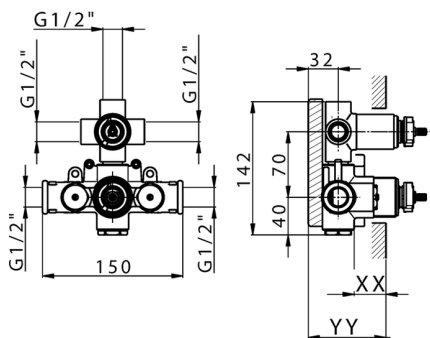

3-Outlet Concealed thermostatic mixer, with 3-outlet diverter, without trim kit

AVAILABLE FINISHINGS

CHARACTERISTICS

Installation	Concealed
Cartridge Spare Parts	24.04A.PP
8x20 Plus P Thermostatic Valve	
Concealed	1

Piastra/Plate/Plaque/Platte/Placa
 2-3mm: XX 25-40 YY 76-91
 10 mm: XX 16-31 YY 65-80

DeviaStop

The Huber Devia Stop technology allows to adjust the water flow and to direct it to the selected output point (overhead soaker, hand shower, etc).