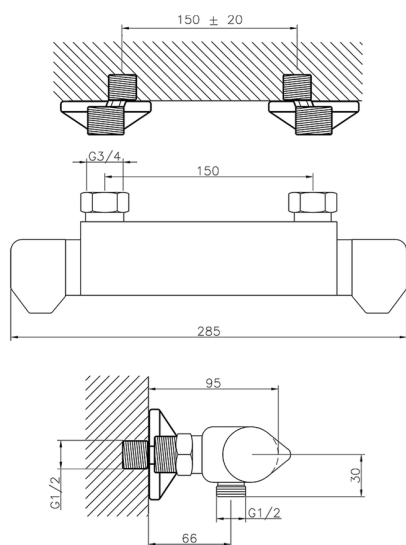

## Thermostatic shower mixer **COMMUNITY\_CLT01010**

MODEL **CLT01010**

Thermostatic shower mixer, without shower set, 1/2" M flexible connection

AVAILABLE FINISHINGS

CHARACTERISTICS

Cartridge Spare Parts **24.04A.PP**

**8x20 Plus P Thermostatic Valve**