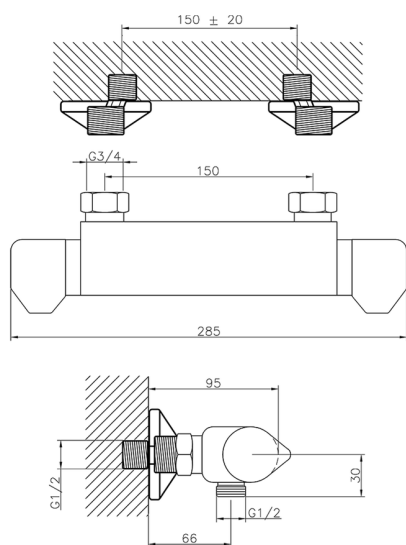

Thermostatic

The Huber thermostatic is your personal water manager, helping you to handle, control and save water and energy.

2026-04-08