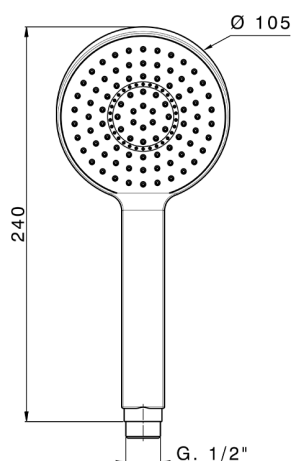

Round handshower SHOWER_SS014240

MODEL **SS014240**

Round handshower, D.105 mm ABS one spray

AVAILABLE FINISHINGS

CHARACTERISTICS

2024-12-22