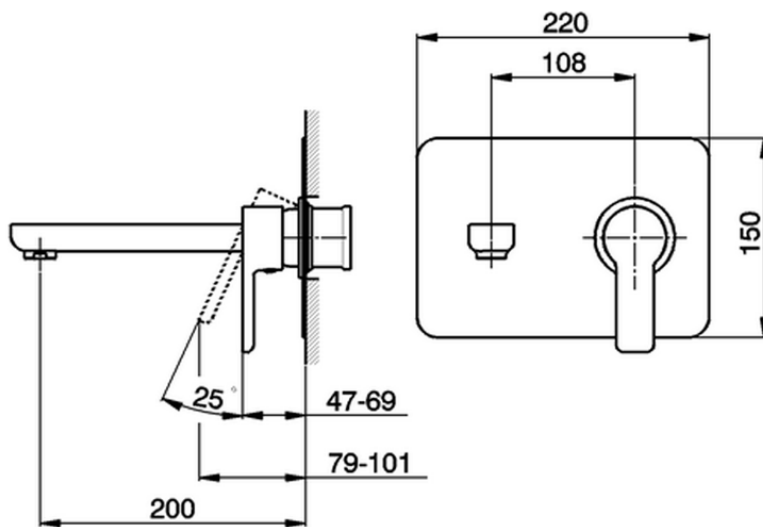

## Exposed part for single lever washbasin valve SOFT\_SF005510

SF005510

<https://en.huberitalia.com/exposed-part-for-single-lever-washbasin-valve-soft-sf005510>

Piastra/Plate/Plaque/Platte/Placa

2-3mm: XX 56-76

10mm: XX 48-68