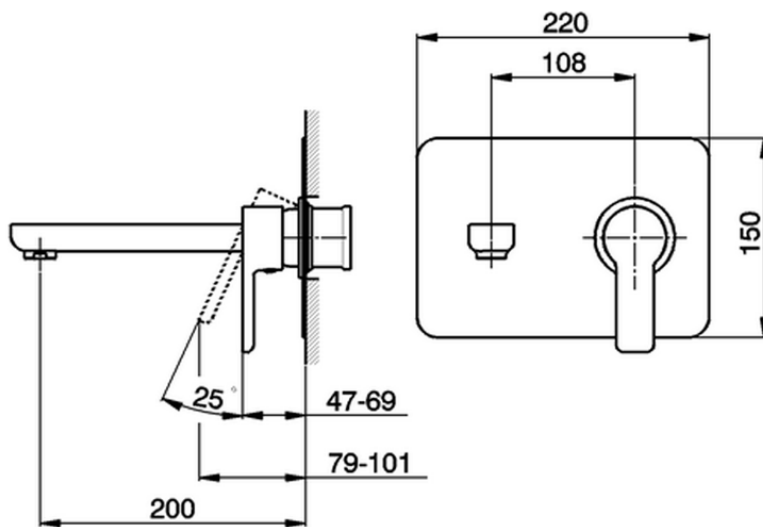

Exposed part for single lever washbasin valve SOFT_SF005510

SF005510

<https://en.huberitalia.com/exposed-part-for-single-lever-washbasin-valve-soft-sf005510>

Piastra/Plate/Plaque/Platte/Placa

2-3mm: XX 56-76

10mm: XX 48-68