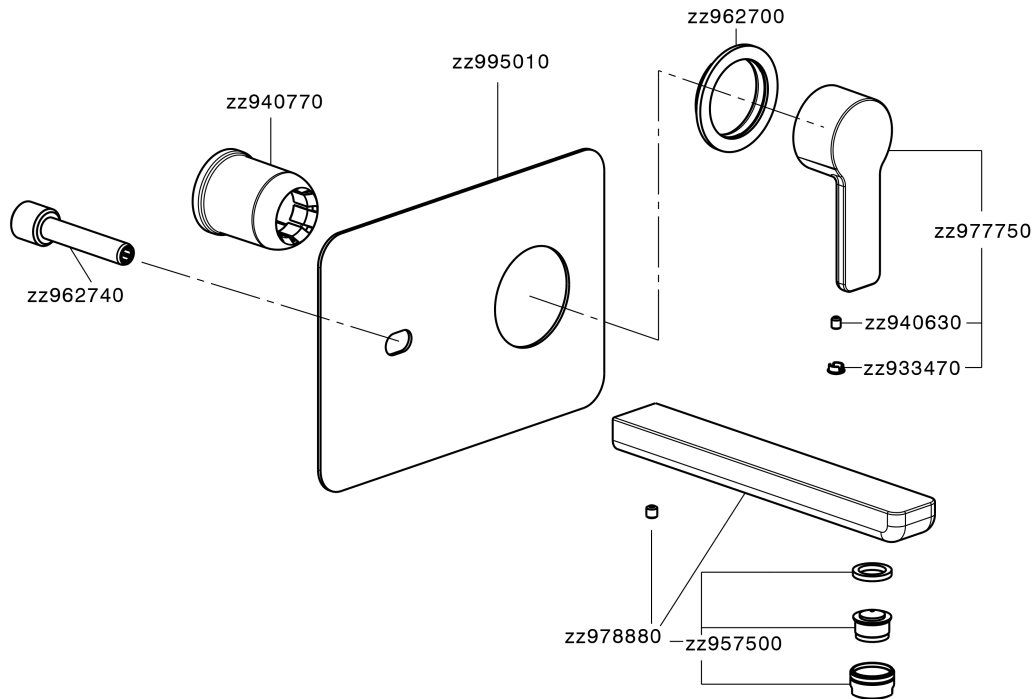

## Exposed part for single lever washbasin valve SOFT\_SF005510

SF005510

<https://en.huberitalia.com/exposed-part-for-single-lever-washbasin-valve-soft-sf005510>

## Concealed single lever washbasin mixer Easy-Box CONCEALED\_ZB002450

ZB002450

<https://en.huberitalia.com/concealed-single-lever-washbasin-mixer-easy-box-concealed-zb002450>

2026-04-28