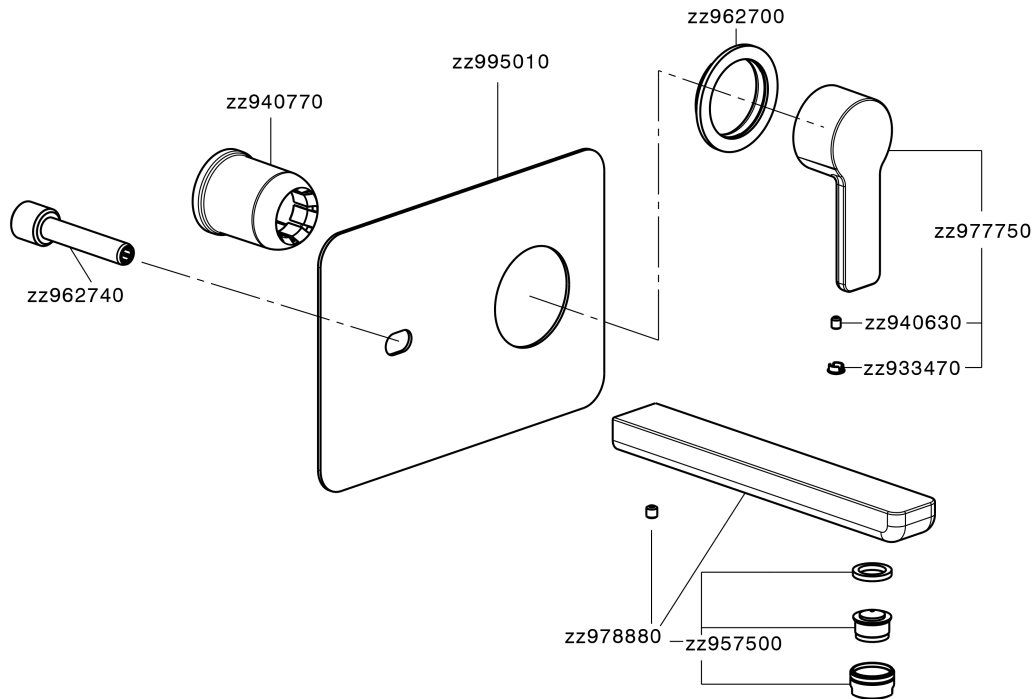

Exposed part for single lever washbasin valve SOFT_SF005510

SF005510

<https://en.huberitalia.com/exposed-part-for-single-lever-washbasin-valve-soft-sf005510>

Concealed single lever washbasin mixer Easy-Box CONCEALED_ZB002450

ZB002450

<https://en.huberitalia.com/concealed-single-lever-washbasin-mixer-easy-box-concealed-zb002450>

2026-06-30