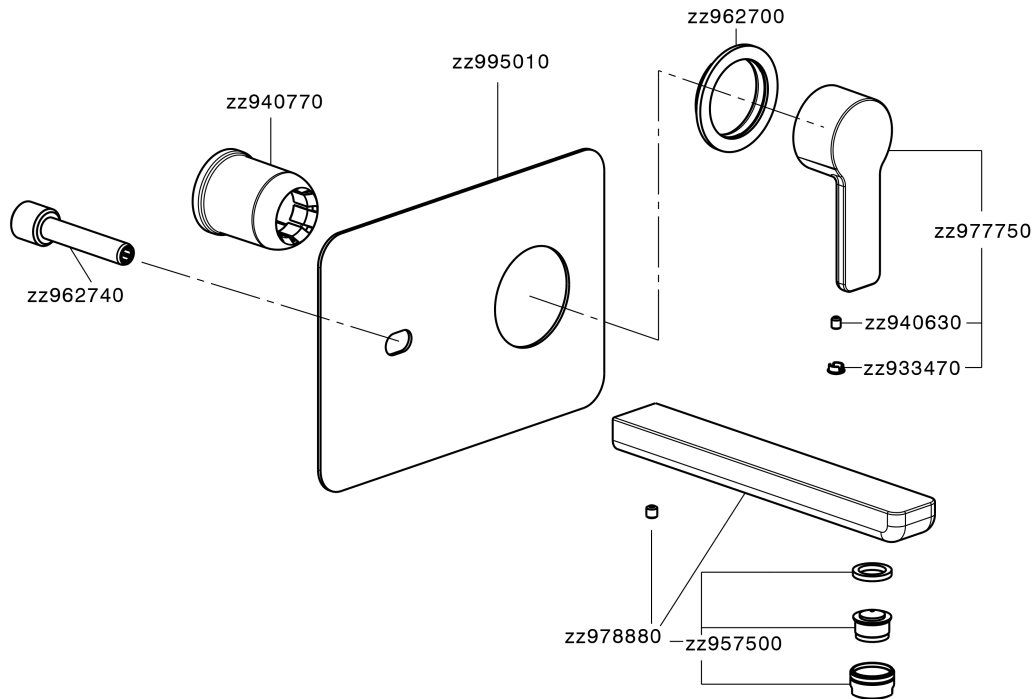

Exposed part for single lever washbasin valve SOFT_SF005510

SF005510

<https://en.huberitalia.com/exposed-part-for-single-lever-washbasin-valve-soft-sf005510>

Concealed single lever washbasin mixer Easy-Box CONCEALED_ZB002450

ZB002450

<https://en.huberitalia.com/concealed-single-lever-washbasin-mixer-easy-box-concealed-zb002450>

2026-06-09