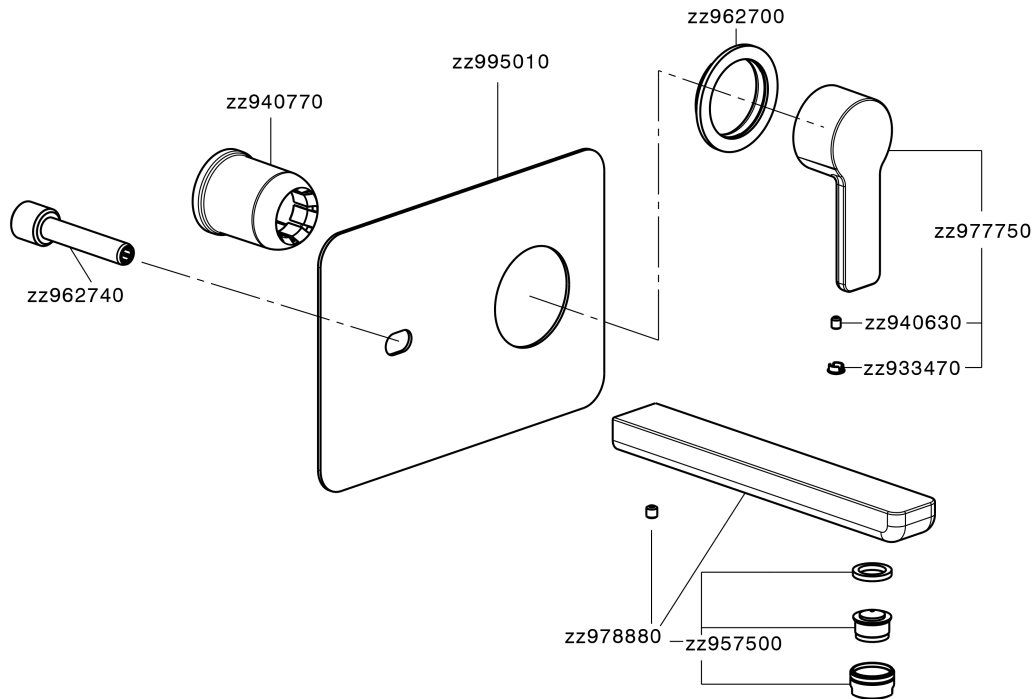

Exposed part for single lever washbasin valve SOFT_SF005510

SF005510

<https://en.huberitalia.com/exposed-part-for-single-lever-washbasin-valve-soft-sf005510>

Concealed single lever washbasin mixer Easy-Box CONCEALED_ZB002450

ZB002450

<https://en.huberitalia.com/concealed-single-lever-washbasin-mixer-easy-box-concealed-zb002450>

2026-04-08