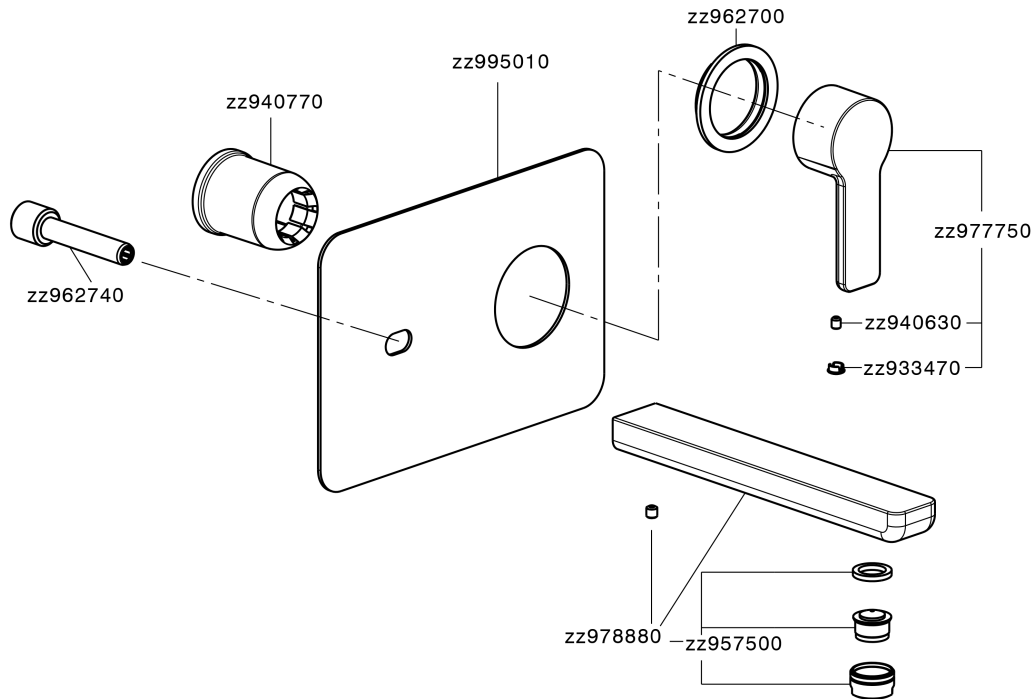

## Exposed part for single lever washbasin valve SOFT\_SF005510

MODEL **SF005510**

Exposed part for single lever washbasin valve, without concealed part, spout L.200 mm, for item Easy-Box ZB002450 and art. ZB025510

## Exposed part for single lever washbasin valve SOFT\_SF005510

SF005510

<https://en.huberitalia.com/exposed-part-for-single-lever-washbasin-valve-soft-sf005510>

## Concealed single lever washbasin mixer Easy-Box CONCEALED\_ZB002450

MODEL **ZB002450**

Concealed single lever washbasin mixer  
Easy-Box, with protection guard box, without trim kit

AVAILABLE FINISHINGS

CHARACTERISTICS

Installation	<b>Concealed</b>
Cartridge Spare Parts	<b>ZZ95409000</b>
<b>35 mm Cartridge</b>	
Concealed	<b>1</b>

Piastra/Plate/Plaque/Platte/Placa

2-3mm: XX 56-76

10mm: XX 48-68