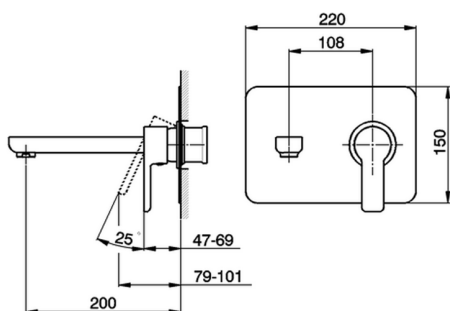

Exposed part for single lever washbasin valve SOFT_SF005510

MODEL **SF005510**

Exposed part for single lever washbasin valve, without concealed part, spout L.200 mm, for item Easy-Box ZB002450 and art. ZB025510

AVAILABLE FINISHINGS

CHARACTERISTICS

Installation **Concealed**

Required concealed parts **ZB002450**