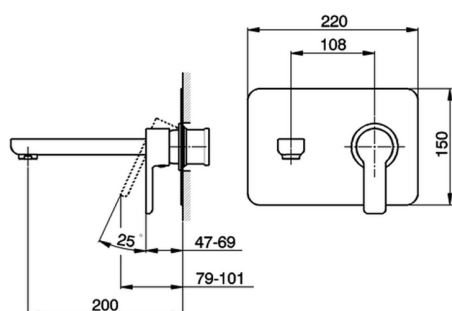

AVAILABLE FINISHINGS

CHARACTERISTICS

Installation **Concealed**

Required concealed parts **ZB002450**