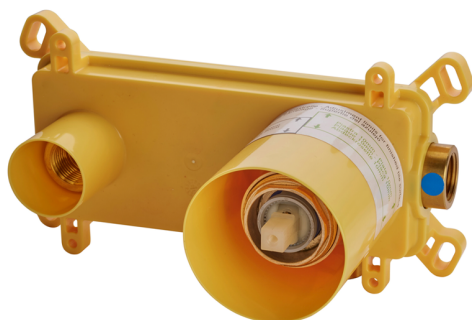

## Exposed part for single lever washbasin valve SOFT\_SF005510

MODEL **SF005510**

Exposed part for single lever washbasin valve, without concealed part, spout L.200 mm, for item Easy-Box ZB002450 and art. ZB025510

## Exposed part for single lever washbasin valve SOFT\_SF005510

SF005510

<https://en.huberitalia.com/exposed-part-for-single-lever-washbasin-valve-soft-sf005510>

## Concealed single lever washbasin mixer Easy-Box CONCEALED\_ZB002450

MODEL **ZB002450**

Concealed single lever washbasin mixer  
Easy-Box, with protection guard box, without trim kit

AVAILABLE FINISHINGS

**04** 04 Without finishing

CHARACTERISTICS

Installation	<b>Concealed</b>
Cartridge Spare Parts	<b>ZZ95409000</b>
<b>35 mm Cartridge</b>	
Concealed	<b>1</b>

Piastra/Plate/Plaque/Platte/Placa

2-3mm: XX 56-76