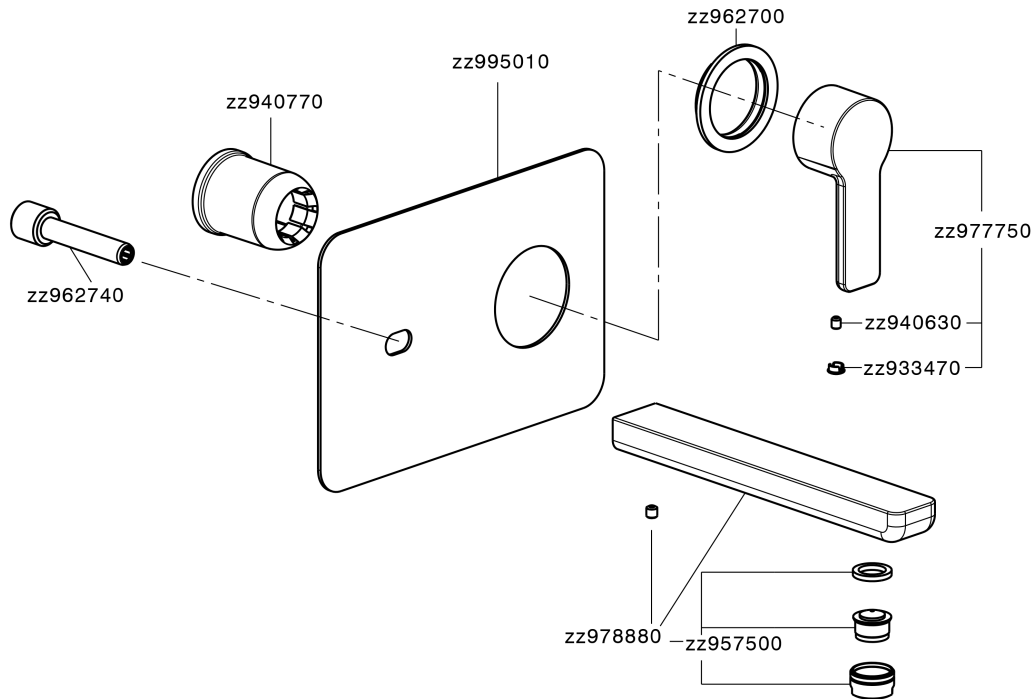

## Exposed part for single lever washbasin valve SOFT\_SF005510

MODEL **SF005510**

Exposed part for single lever washbasin valve, without concealed part, spout L.200 mm, for item Easy-Box ZB002450 and art. ZB025510

## Exposed part for single lever washbasin valve SOFT\_SF005510

SF005510

<https://en.huberitalia.com/exposed-part-for-single-lever-washbasin-valve-soft-sf005510>

## Concealed single lever washbasin mixer Easy-Box CONCEALED\_ZB002450

MODEL **ZB002450**

Concealed single lever washbasin mixer  
Easy-Box, with protection guard box, without trim kit

AVAILABLE FINISHINGS

10mm: XX 48-68