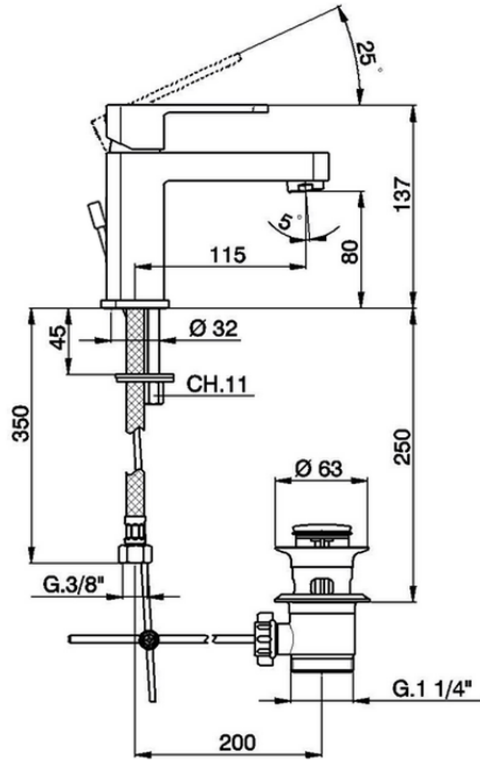

Single lever washbasin mixer DADO_DD000510

DD000510

<https://en.huberitalia.com/single-lever-washbasin-mixer-dado-dd000510>

2024-11-21