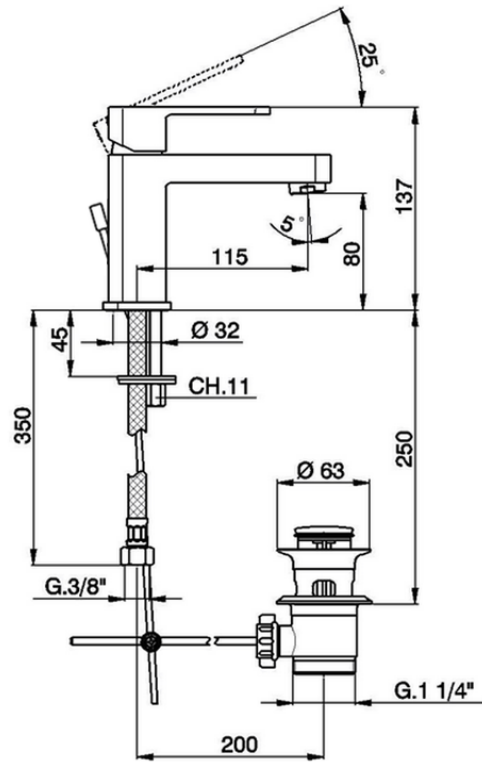

Single lever washbasin mixer DADO_DD000510

DD000510

<https://en.huberitalia.com/single-lever-washbasin-mixer-dado-dd000510>

2024-11-24