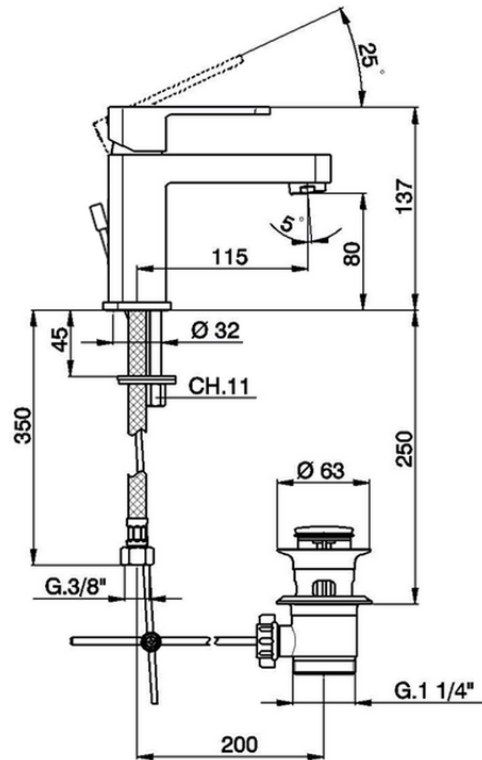

Single lever washbasin mixer DADO_DD000510

DD000510

<https://en.huberitalia.com/single-lever-washbasin-mixer-dado-dd000510>

2024-11-23