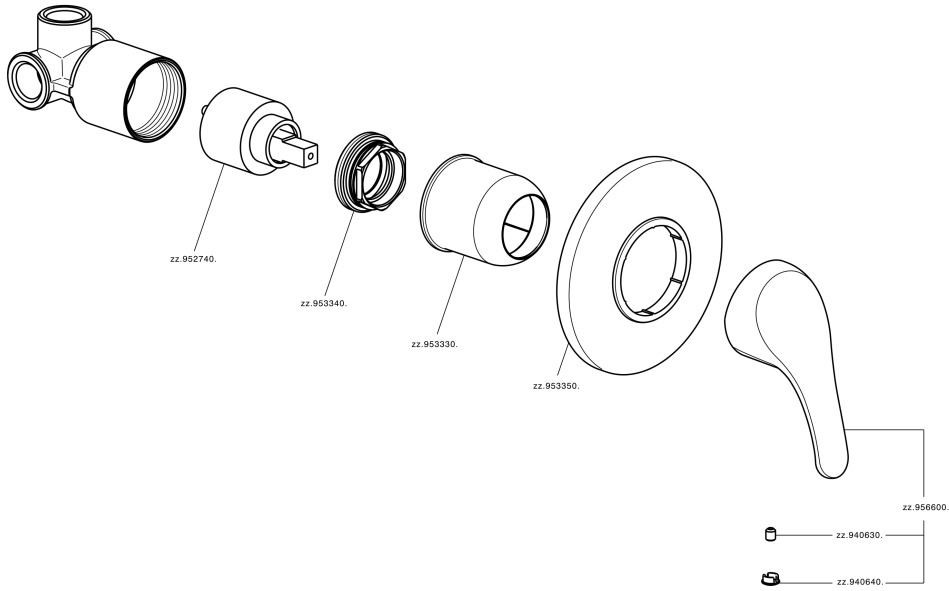

Concealed single lever shower valve BACCARAT_BC000300

MODEL **BC000300**

Concealed single lever shower valve, with concealed part

AVAILABLE FINISHINGS

CHARACTERISTICS

Cartridge Spare Parts **ZZ95274000**

40 mm Cartridge

Installation **Concealed**

Concealed single lever shower valve BACCARAT_BC000300

BC000300

<https://en.huberitalia.com/concealed-single-lever-shower-valve-baccarat-bc000300>

2024-12-18