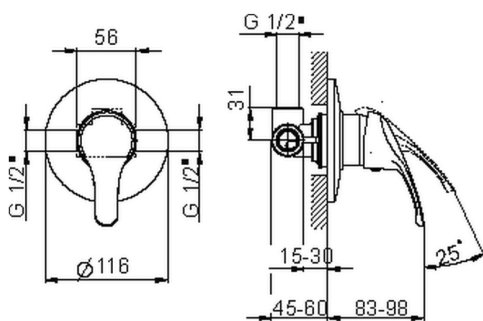

Concealed single lever shower valve BACCARAT_BC000300

MODEL **BC000300**

Concealed single lever shower valve, with concealed part

AVAILABLE FINISHINGS

CHARACTERISTICS

Cartridge Spare Parts **ZZ95274000**

40 mm Cartridge

Installation **Concealed**

Concealed single lever shower valve BACCARAT_BC000300

BC000300

<https://en.huberitalia.com/concealed-single-lever-shower-valve-baccarat-bc000300>

2024-12-18