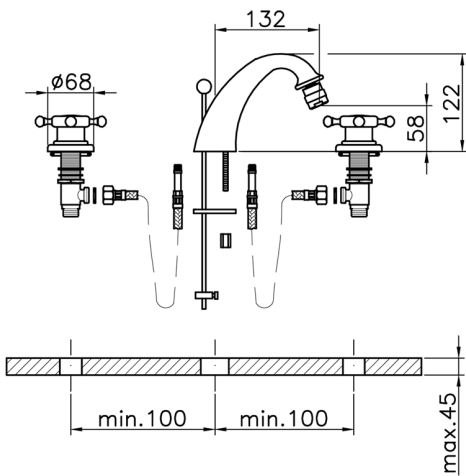

CHARACTERISTICS

2026-04-05