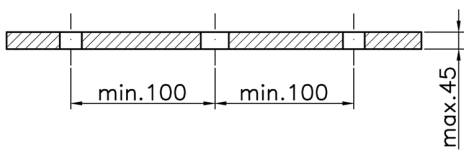

Bidet 3-holes mixer VICTORIAN_VT001220

MODEL **VT001220**

Bidet 3-holes mixer, with 1"1/4 automatic pop up waste, 1/2" F Stainless Steel Flexible hoses

AVAILABLE FINISHINGS

- **21** 21 Chrome
- **27** 27 Old Bronze
- **2A** 2A Satin Brushed Nickel
- **2G** 2G Antique Gold
- **2W** 2W Brushed Gold

CHARACTERISTICS

2026-05-02