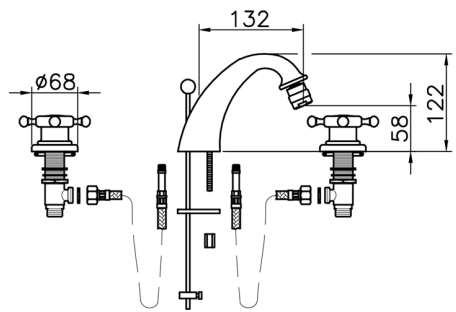

Bidet 3-holes mixer VICTORIAN_VT001220

MODEL **VT001220**

Bidet 3-holes mixer, with 1"1/4 automatic pop up waste, 1/2" F Stainless Steel Flexible hoses

AVAILABLE FINISHINGS

- **21** 21 Chrome
- **27** 27 Old Bronze
- **2A** 2A Satin Brushed Nickel
- **2G** 2G Antique Gold
- **2W** 2W Brushed Gold

CHARACTERISTICS

2026-05-02