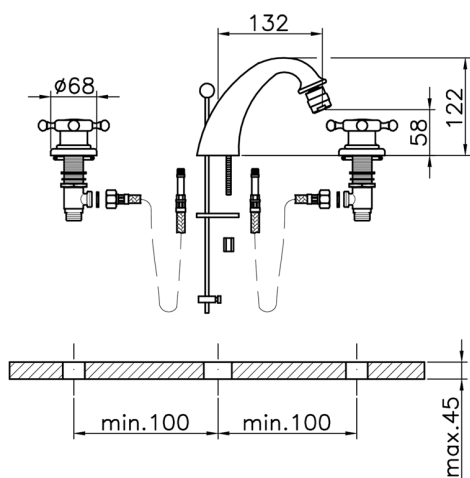

CHARACTERISTICS

2026-06-06