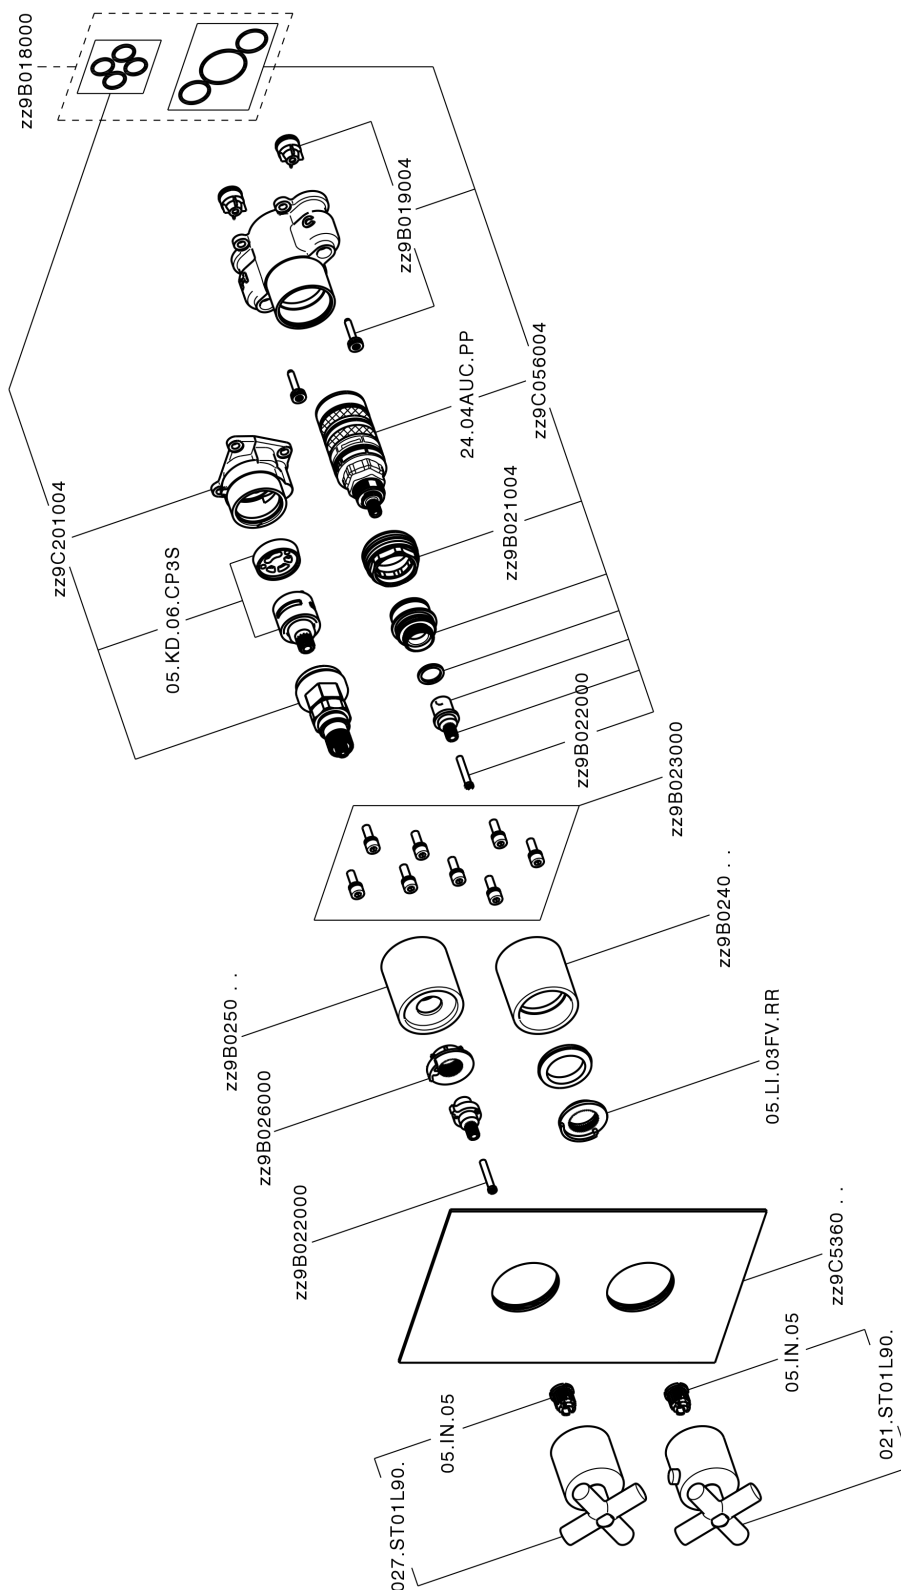

Exposed part for Thermostatic One Box Valve SUITE_SU0BT031

MODEL **SU0BT031**

Exposed part for Thermostatic One Box Valve, with 1-2-3 outlet deviasstop, Minimum depth of installation: 67 mm, without concealed part, for items ZB00B030-ZB00B031

AVAILABLE FINISHINGS

-  **21** 21 Chrome
-  **40** 40 Matt Black
-  **2F** 2F Brushed Nickel
-  **2W** 2W Brushed Gold

CHARACTERISTICS

Cartridge Spare Parts **24.04A.PP**

8x20 Plus P Thermostatic Valve

Installation **Concealed**

Required concealed parts **ZB00B031**
ZB00B030

DeviaStop

The Huber Devia Stop technology allows to adjust the water flow and to direct it to the selected output point (overhead soaker, hand shower, etc).

Thermostatic

The Huber thermostatic is your personal water manager, helping you to handle, control and save water and energy.

Exposed part for Thermostatic One Box Valve SUITE_SU0BT031

SU0BT031

<https://en.huberitalia.com/exposed-part-for-thermostatic-one-box-valve-suite-su0bt031>