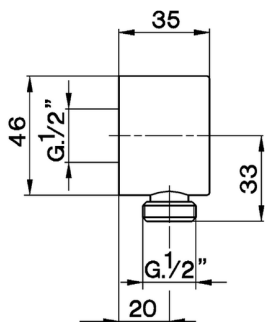

Elbow SHOWER_SS017300

MODEL **SS017300**

Elbow

AVAILABLE FINISHINGS

-  **21** 21 Chrome
-  **2F** 2F Brushed Nickel
-  **2Q** 2Q Black Titanium

CHARACTERISTICS

2024-12-22