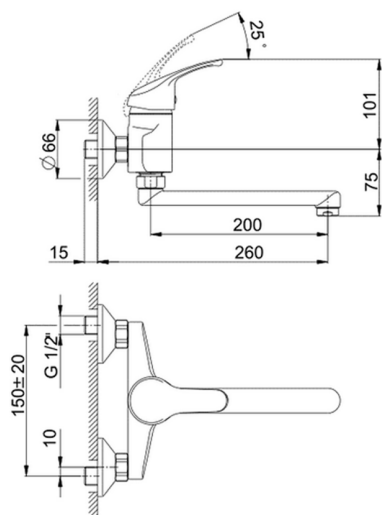

Exposed single lever sink mixer KITCHEN_BC000400

MODEL **BC000400**

Exposed single lever sink mixer, swivel spout

AVAILABLE FINISHINGS

CHARACTERISTICS

Cartridge Spare Parts **ZZ95274000**

40 mm Cartridge

2026-06-24