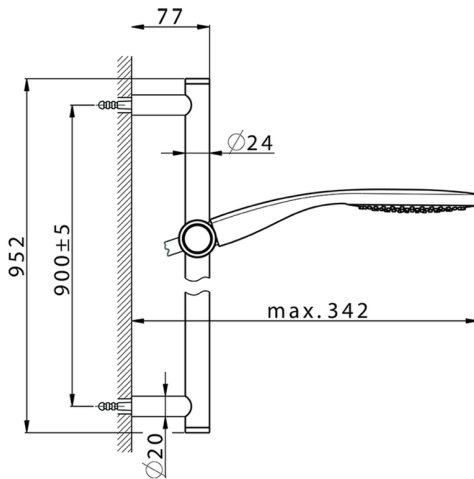

CHARACTERISTICS

2024-11-15