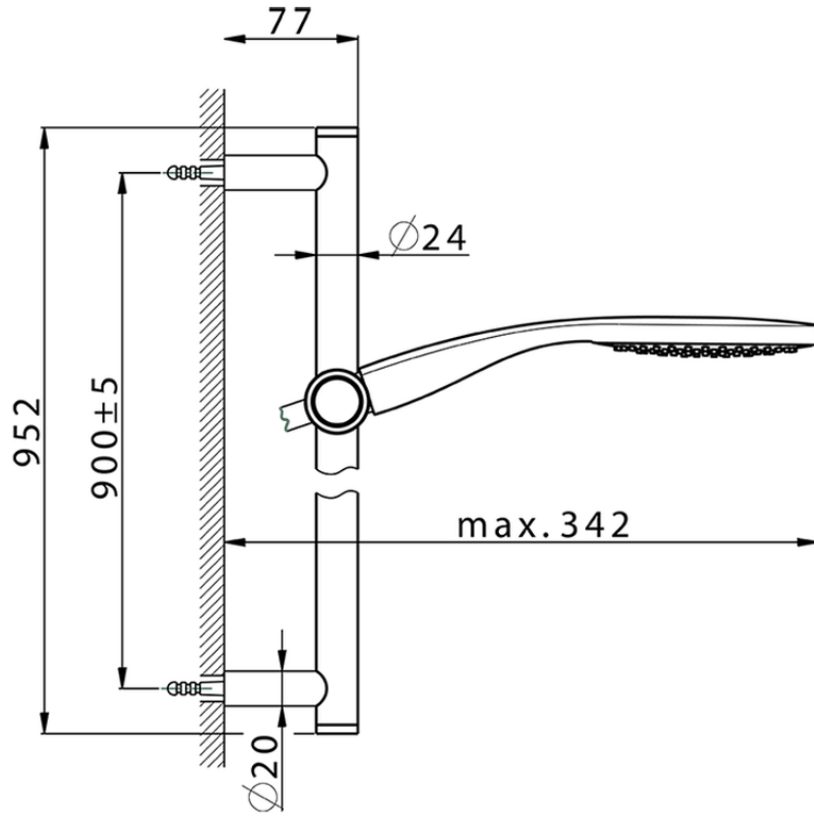

Slide rail shower set SHOWER_CR003111

CR003111

<https://en.huberitalia.com/slide-rail-shower-set-shower-cr003111>

2024-11-15