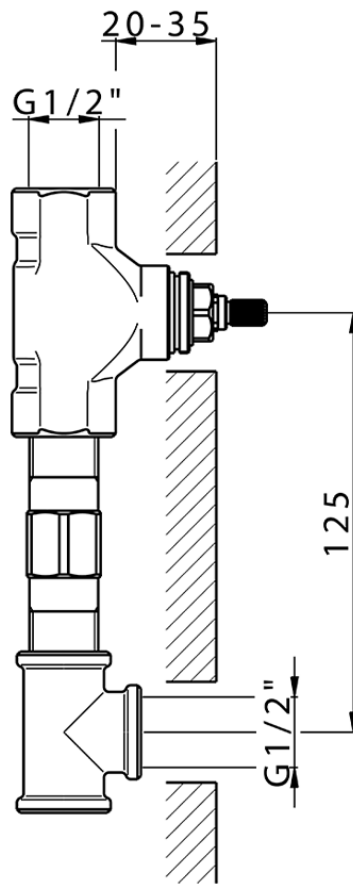

Exposed part for concealed washbasin mixer NUOVA KIRUNA_K2013510

K2013510

<https://en.huberitalia.com/exposed-part-for-concealed-washbasin-mixer-nuova-kiruna-k2013510>

ZB033511

<https://en.huberitalia.com/concealed-washbasin-mixer-concealed-zb033511>