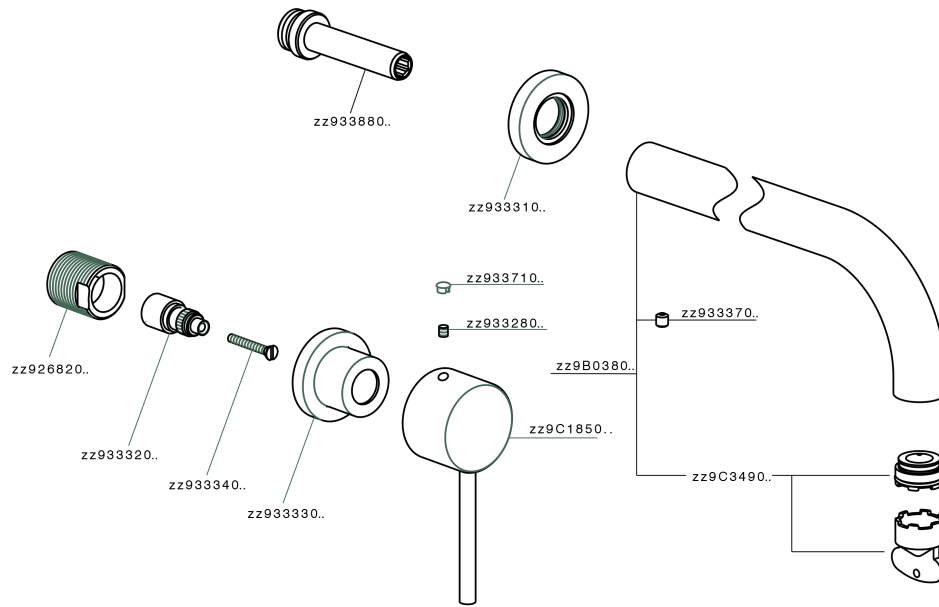

## Exposed part for concealed washbasin mixer NUOVA KIRUNA\_K2013510

K2013510

<https://en.huberitalia.com/exposed-part-for-concealed-washbasin-mixer-nuova-kiruna-k2013510>

## Concealed washbasin mixer CONCEALED\_ZB033511

ZB033511

<https://en.huberitalia.com/concealed-washbasin-mixer-concealed-zb033511>

2025-01-02