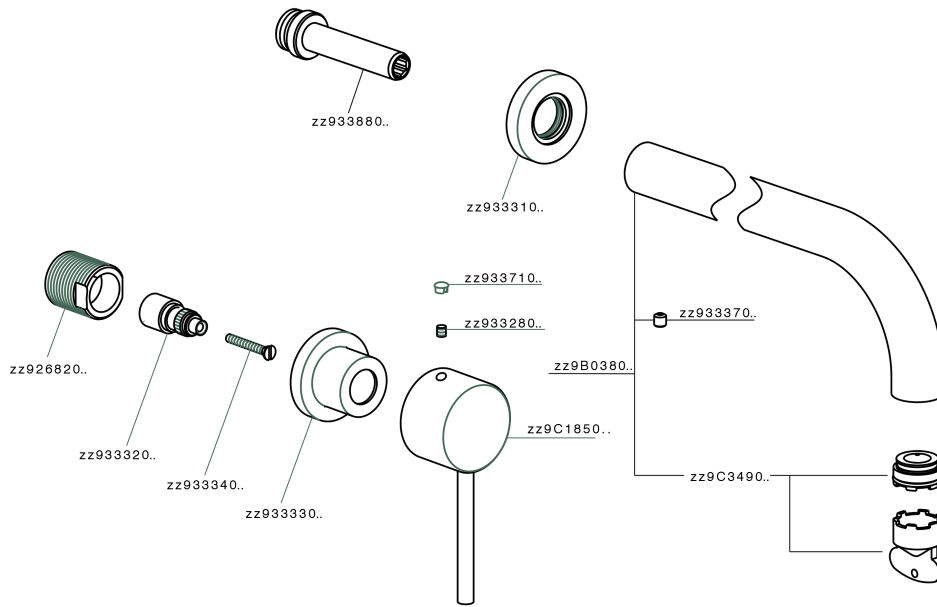

Exposed part for concealed washbasin mixer NUOVA KIRUNA_K2013510

MODEL **K2013510**

Exposed part for concealed washbasin mixer, without concealed part, spout L.200 mm, for items ZB033511

AVAILABLE FINISHINGS

-  **21** 21 Chrome
-  **26** 26 Old Copper
-  **2F** 2F Brushed Nickel
-  **2W** 2W Brushed Gold
-  **40** 40 Matt Black
-  **4Q** 4Q Matt White

CHARACTERISTICS

Installation **Concealed**

Required concealed parts **ZB033511**

Exposed part for concealed washbasin mixer NUOVA KIRUNA_K2013510

K2013510

<https://en.huberitalia.com/exposed-part-for-concealed-washbasin-mixer-nuova-kiruna-k2013510>

Concealed washbasin mixer CONCEALED_ZB033511

MODEL **ZB033511**

Concealed washbasin mixer, right headvalve - left headvalve

AVAILABLE FINISHINGS

 **04** 04 Without finishing

CHARACTERISTICS

Installation	Concealed
Concealed	1

2025-01-02