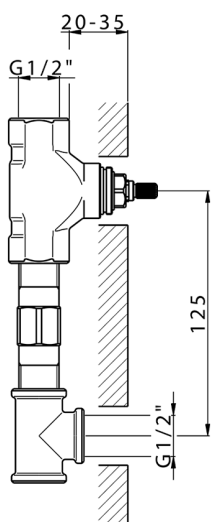

Exposed part for concealed washbasin mixer NUOVA KIRUNA_K2013510

MODEL **K2013510**

Exposed part for concealed washbasin mixer, without concealed part, spout L.200 mm, for items ZB033511

AVAILABLE FINISHINGS

-  **21** 21 Chrome
-  **26** 26 Old Copper
-  **2F** 2F Brushed Nickel
-  **2W** 2W Brushed Gold
-  **40** 40 Matt Black
-  **4Q** 4Q Matt White

CHARACTERISTICS

Installation **Concealed**

Required concealed parts **ZB033511**

Exposed part for concealed washbasin mixer NUOVA KIRUNA_K2013510

K2013510

<https://en.huberitalia.com/exposed-part-for-concealed-washbasin-mixer-nuova-kiruna-k2013510>

Concealed washbasin mixer CONCEALED_ZB033511

MODEL **ZB033511**

Concealed washbasin mixer, right headvalve - left headvalve

AVAILABLE FINISHINGS

 **04** 04 Without finishing

CHARACTERISTICS

Installation	Concealed
Concealed	1

2025-01-02