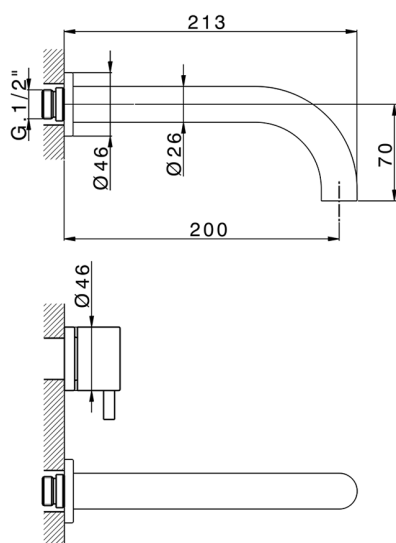

Exposed part for concealed washbasin mixer NUOVA KIRUNA_K2013510

MODEL **K2013510**

Exposed part for concealed washbasin mixer, without concealed part, spout L.200 mm, for items ZB033511

AVAILABLE FINISHINGS

-  **21** 21 Chrome
-  **26** 26 Old Copper
-  **2F** 2F Brushed Nickel
-  **2W** 2W Brushed Gold
-  **40** 40 Matt Black
-  **4Q** 4Q Matt White

CHARACTERISTICS

Installation **Concealed**

Required concealed parts **ZB033511**

Exposed part for concealed washbasin mixer NUOVA KIRUNA_K2013510

K2013510

<https://en.huberitalia.com/exposed-part-for-concealed-washbasin-mixer-nuova-kiruna-k2013510>

Concealed washbasin mixer CONCEALED_ZB033511

MODEL **ZB033511**

Concealed washbasin mixer, right headvalve - left headvalve

AVAILABLE FINISHINGS

 **04** 04 Without finishing

CHARACTERISTICS

Installation	Concealed
Concealed	1

2025-01-02