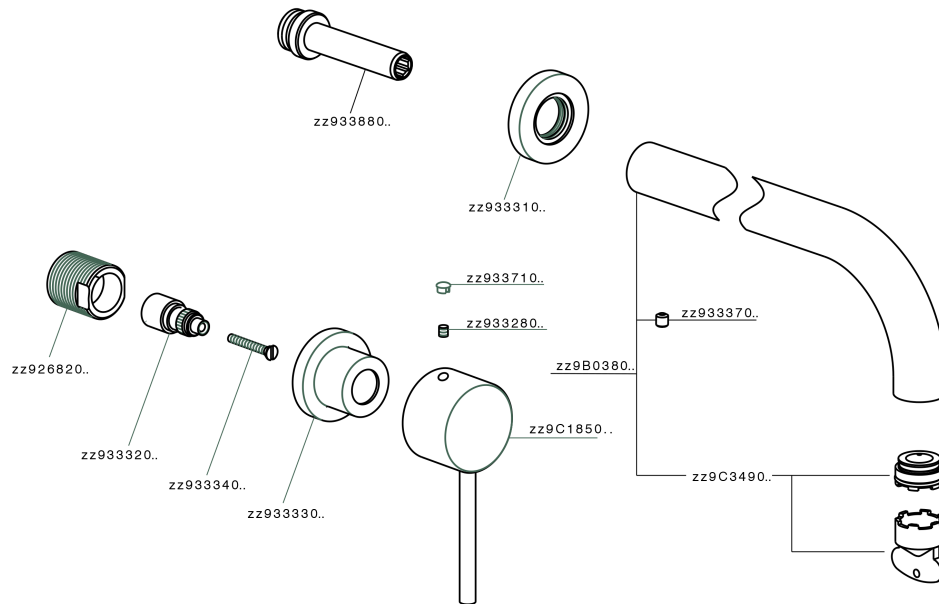

## Exposed part for concealed washbasin mixer NUOVA KIRUNA\_K2013510

K2013510

<https://en.huberitalia.com/exposed-part-for-concealed-washbasin-mixer-nuova-kiruna-k2013510>

## Concealed washbasin mixer CONCEALED\_ZB033511

ZB033511

<https://en.huberitalia.com/concealed-washbasin-mixer-concealed-zb033511>

2025-01-05