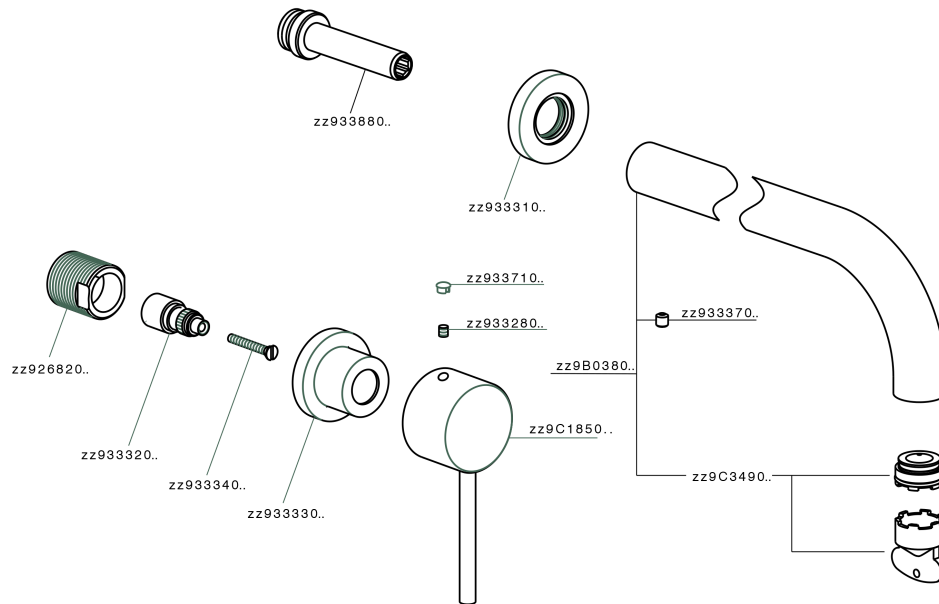

Exposed part for concealed washbasin mixer NUOVA KIRUNA_K2013510

MODEL **K2013510**

Exposed part for concealed washbasin mixer, without concealed part, spout L.200 mm, for items ZB033511

AVAILABLE FINISHINGS

-  **21** 21 Chrome
-  **26** 26 Old Copper
-  **2F** 2F Brushed Nickel
-  **2W** 2W Brushed Gold
-  **40** 40 Matt Black
-  **4Q** 4Q Matt White

CHARACTERISTICS

Installation **Concealed**

Required concealed parts **ZB033511**

Exposed part for concealed washbasin mixer NUOVA KIRUNA_K2013510

K2013510

<https://en.huberitalia.com/exposed-part-for-concealed-washbasin-mixer-nuova-kiruna-k2013510>

Concealed washbasin mixer CONCEALED_ZB033511

MODEL **ZB033511**

Concealed washbasin mixer, right headvalve - left headvalve

AVAILABLE FINISHINGS

 **04** 04 Without finishing

CHARACTERISTICS

Installation	Concealed
Concealed	1

2025-01-05