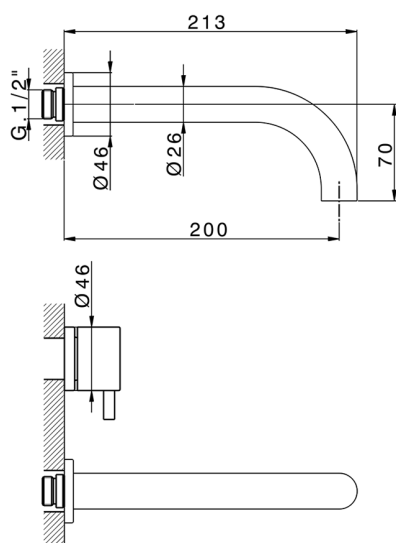

Exposed part for concealed washbasin mixer NUOVA KIRUNA_K2013510

MODEL **K2013510**

Exposed part for concealed washbasin mixer, without concealed part, spout L.200 mm, for items ZB033511

AVAILABLE FINISHINGS

-  **21** 21 Chrome
-  **26** 26 Old Copper
-  **2F** 2F Brushed Nickel
-  **2W** 2W Brushed Gold
-  **40** 40 Matt Black
-  **4Q** 4Q Matt White

CHARACTERISTICS

Installation **Concealed**

Required concealed parts **ZB033511**

Exposed part for concealed washbasin mixer NUOVA KIRUNA_K2013510

K2013510

<https://en.huberitalia.com/exposed-part-for-concealed-washbasin-mixer-nuova-kiruna-k2013510>

Concealed washbasin mixer CONCEALED_ZB033511

MODEL **ZB033511**

Concealed washbasin mixer, right headvalve - left headvalve

AVAILABLE FINISHINGS

 **04** 04 Without finishing

CHARACTERISTICS

Installation	Concealed
Concealed	1

2025-01-05