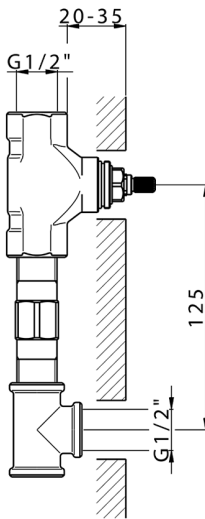

Exposed part for concealed washbasin mixer NUOVA KIRUNA_K2013510

MODEL **K2013510**

Exposed part for concealed washbasin mixer, without concealed part, spout L.200 mm, for items ZB033511

AVAILABLE FINISHINGS

-  **21** 21 Chrome
-  **26** 26 Old Copper
-  **2F** 2F Brushed Nickel
-  **2W** 2W Brushed Gold
-  **40** 40 Matt Black
-  **4Q** 4Q Matt White

CHARACTERISTICS

Installation **Concealed**

Required concealed parts **ZB033511**

Exposed part for concealed washbasin mixer NUOVA KIRUNA_K2013510

K2013510

<https://en.huberitalia.com/exposed-part-for-concealed-washbasin-mixer-nuova-kiruna-k2013510>

Concealed washbasin mixer CONCEALED_ZB033511

MODEL **ZB033511**

Concealed washbasin mixer, right headvalve - left headvalve

AVAILABLE FINISHINGS

 **04** 04 Without finishing

CHARACTERISTICS

Installation	Concealed
Concealed	1

2025-01-05