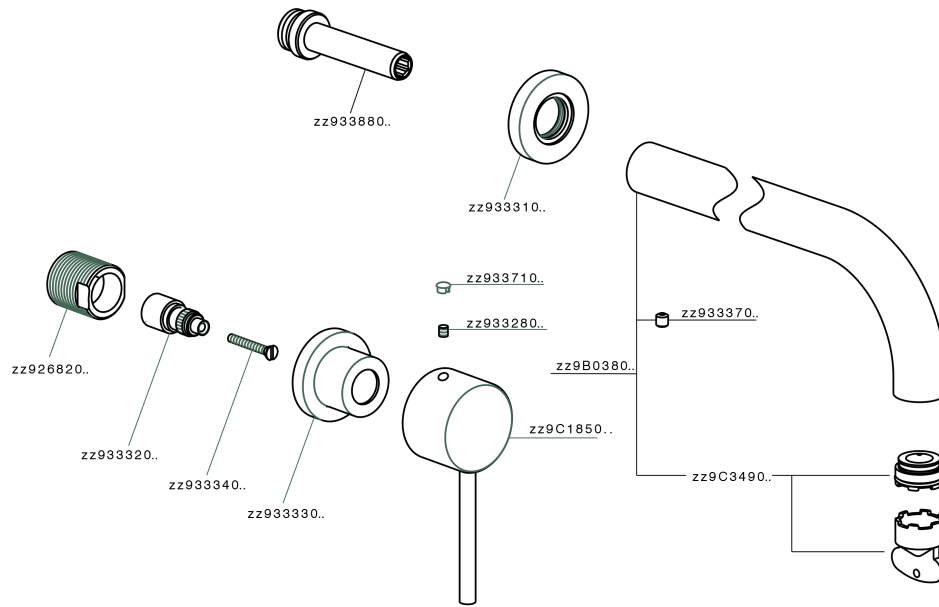

## Exposed part for concealed washbasin mixer NUOVA KIRUNA\_K2013510

K2013510

<https://en.huberitalia.com/exposed-part-for-concealed-washbasin-mixer-nuova-kiruna-k2013510>

## Concealed washbasin mixer CONCEALED\_ZB033511

ZB033511

<https://en.huberitalia.com/concealed-washbasin-mixer-concealed-zb033511>

2025-01-05