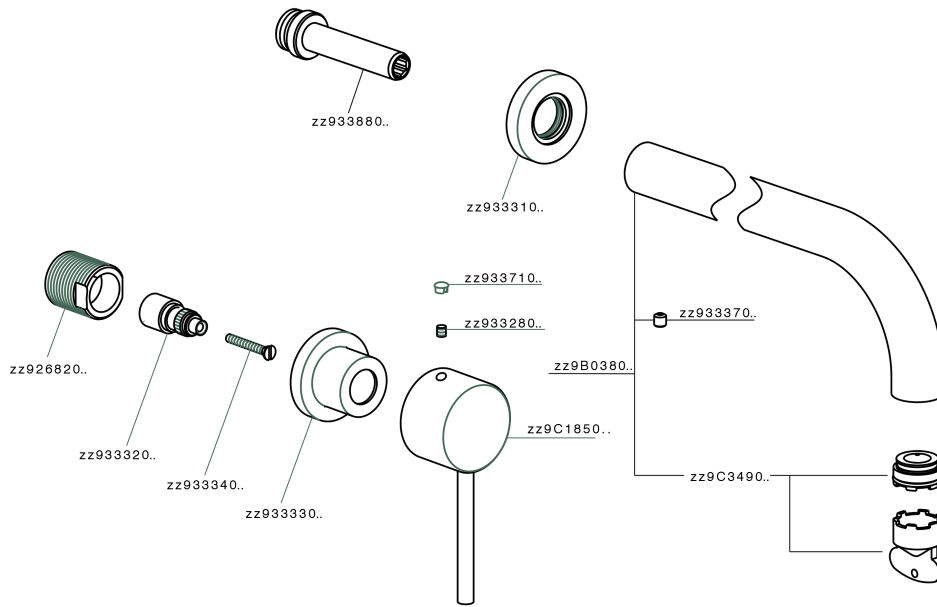

Exposed part for concealed washbasin mixer NUOVA KIRUNA_K2013510

MODEL **K2013510**

Exposed part for concealed washbasin mixer, without concealed part, spout L.200 mm, for items ZB033511

AVAILABLE FINISHINGS

-  **21** 21 Chrome
-  **26** 26 Old Copper
-  **2F** 2F Brushed Nickel
-  **2W** 2W Brushed Gold
-  **40** 40 Matt Black
-  **4Q** 4Q Matt White

CHARACTERISTICS

Installation **Concealed**

Required concealed parts **ZB033511**

Exposed part for concealed washbasin mixer NUOVA KIRUNA_K2013510

K2013510

<https://en.huberitalia.com/exposed-part-for-concealed-washbasin-mixer-nuova-kiruna-k2013510>

Concealed washbasin mixer CONCEALED_ZB033511

MODEL **ZB033511**

Concealed washbasin mixer, right headvalve - left headvalve

AVAILABLE FINISHINGS

04 04 Without finishing

CHARACTERISTICS

Installation	Concealed
Concealed	1

2025-01-05