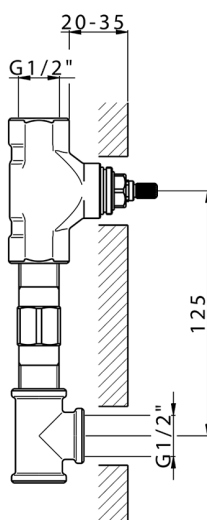

Exposed part for concealed washbasin mixer NUOVA KIRUNA_K2013510

MODEL **K2013510**

Exposed part for concealed washbasin mixer, without concealed part, spout L.200 mm, for items ZB033511

AVAILABLE FINISHINGS

-  **21** 21 Chrome
-  **26** 26 Old Copper
-  **2F** 2F Brushed Nickel
-  **2W** 2W Brushed Gold
-  **40** 40 Matt Black
-  **4Q** 4Q Matt White

CHARACTERISTICS

Installation **Concealed**

Required concealed parts **ZB033511**

Exposed part for concealed washbasin mixer NUOVA KIRUNA_K2013510

K2013510

<https://en.huberitalia.com/exposed-part-for-concealed-washbasin-mixer-nuova-kiruna-k2013510>

Concealed washbasin mixer CONCEALED_ZB033511

MODEL **ZB033511**

Concealed washbasin mixer, right headvalve - left headvalve

AVAILABLE FINISHINGS

04 04 Without finishing

CHARACTERISTICS

Installation	Concealed
Concealed	1

2025-01-05