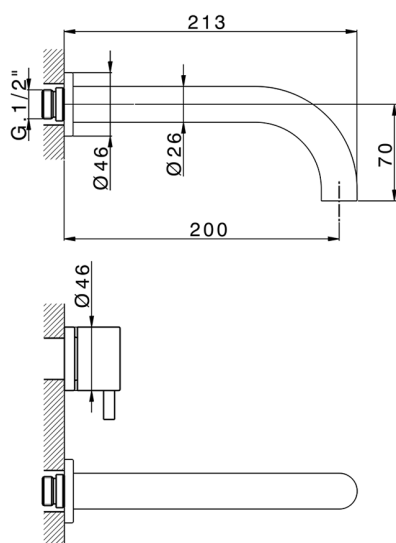

Exposed part for concealed washbasin mixer NUOVA KIRUNA_K2013510

MODEL **K2013510**

Exposed part for concealed washbasin mixer, without concealed part, spout L.200 mm, for items ZB033511

AVAILABLE FINISHINGS

-  **21** 21 Chrome
-  **26** 26 Old Copper
-  **2F** 2F Brushed Nickel
-  **2W** 2W Brushed Gold
-  **40** 40 Matt Black
-  **4Q** 4Q Matt White

CHARACTERISTICS

Installation **Concealed**

Required concealed parts **ZB033511**

Exposed part for concealed washbasin mixer NUOVA KIRUNA_K2013510

K2013510

<https://en.huberitalia.com/exposed-part-for-concealed-washbasin-mixer-nuova-kiruna-k2013510>

Concealed washbasin mixer CONCEALED_ZB033511

MODEL **ZB033511**

Concealed washbasin mixer, right headvalve - left headvalve

AVAILABLE FINISHINGS

04 04 Without finishing

CHARACTERISTICS

Installation	Concealed
Concealed	1

2025-01-05