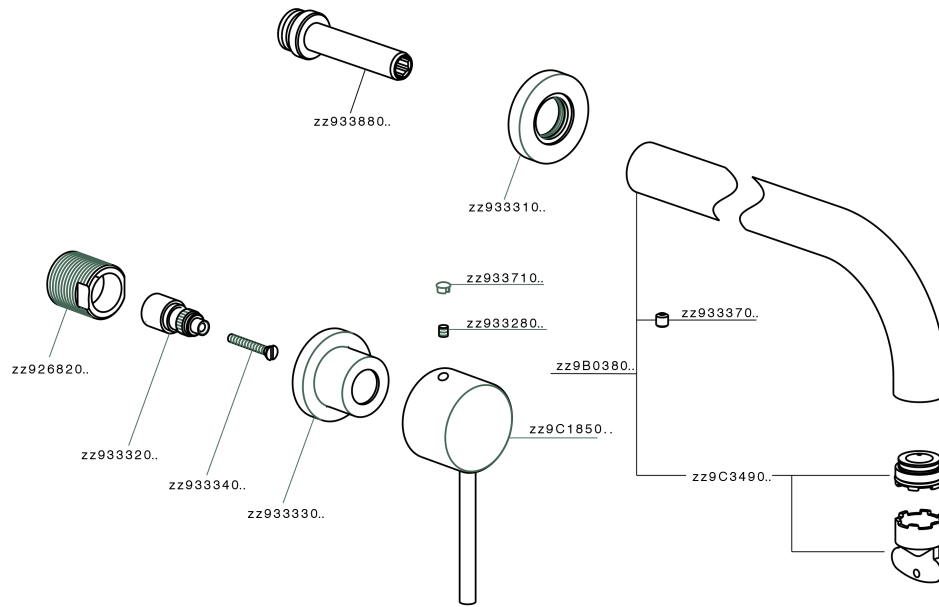

Exposed part for concealed washbasin mixer NUOVA KIRUNA_K2013510

MODEL **K2013510**

Exposed part for concealed washbasin mixer, without concealed part, spout L.200 mm, for items ZB033511

AVAILABLE FINISHINGS

-  **21** 21 Chrome
-  **26** 26 Old Copper
-  **2F** 2F Brushed Nickel
-  **2W** 2W Brushed Gold
-  **40** 40 Matt Black
-  **4Q** 4Q Matt White

CHARACTERISTICS

Installation **Concealed**

Required concealed parts **ZB033511**

Exposed part for concealed washbasin mixer NUOVA KIRUNA_K2013510

K2013510

<https://en.huberitalia.com/exposed-part-for-concealed-washbasin-mixer-nuova-kiruna-k2013510>

Concealed washbasin mixer CONCEALED_ZB033511

MODEL **ZB033511**

Concealed washbasin mixer, right headvalve - left headvalve

AVAILABLE FINISHINGS

 **04** 04 Without finishing

CHARACTERISTICS

Installation	Concealed
Concealed	1

2025-01-05