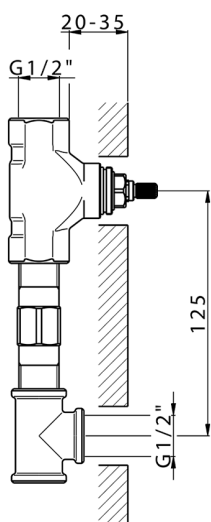

## Exposed part for concealed washbasin mixer NUOVA KIRUNA\_K2013510

MODEL **K2013510**

Exposed part for concealed washbasin mixer, without concealed part, spout L.200 mm, for items ZB033511

## Exposed part for concealed washbasin mixer NUOVA KIRUNA\_K2013510

K2013510

<https://en.huberitalia.com/exposed-part-for-concealed-washbasin-mixer-nuova-kiruna-k2013510>

**Concealed washbasin mixer CONCEALED\_ZB033511**

MODEL **ZB033511**

Concealed washbasin mixer, right headvalve - left headvalve

AVAILABLE FINISHINGS

 **04** 04 Without finishing

CHARACTERISTICS

Installation	<b>Concealed</b>
Concealed	<b>1</b>

2025-01-05