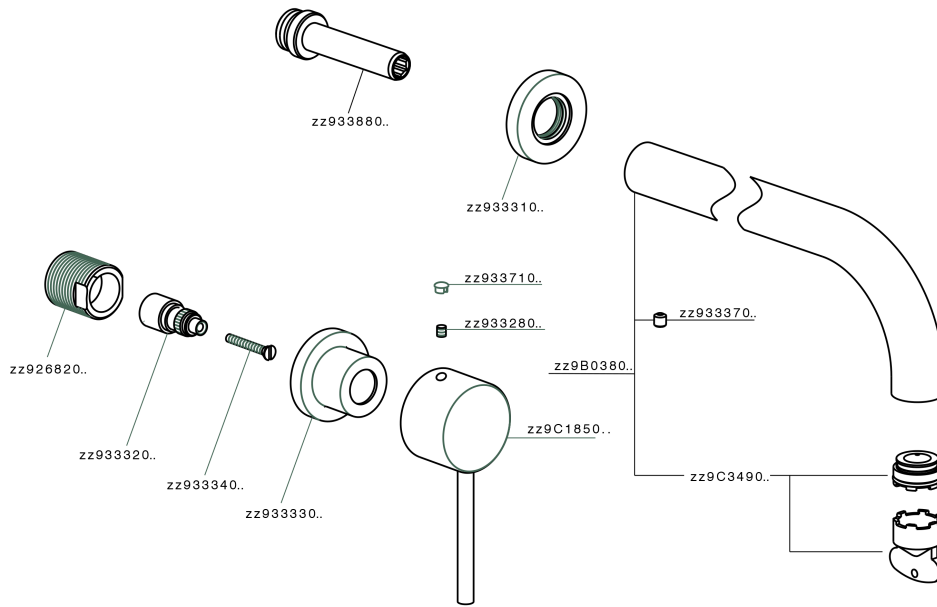

## Exposed part for concealed washbasin mixer NUOVA KIRUNA\_K2013510

MODEL **K2013510**

Exposed part for concealed washbasin mixer, without concealed part, spout L.200 mm, for items ZB033511

### CHARACTERISTICS

Installation **Concealed**  
 Required concealed parts **ZB033511**

## Exposed part for concealed washbasin mixer NUOVA KIRUNA\_K2013510

K2013510

<https://en.huberitalia.com/exposed-part-for-concealed-washbasin-mixer-nuova-kiruna-k2013510>

**Concealed washbasin mixer CONCEALED\_ZB033511**

MODEL **ZB033511**

Concealed washbasin mixer, right headvalve - left headvalve

AVAILABLE FINISHINGS

 **04** 04 Without finishing

CHARACTERISTICS

Installation	<b>Concealed</b>
Concealed	<b>1</b>

2025-01-05