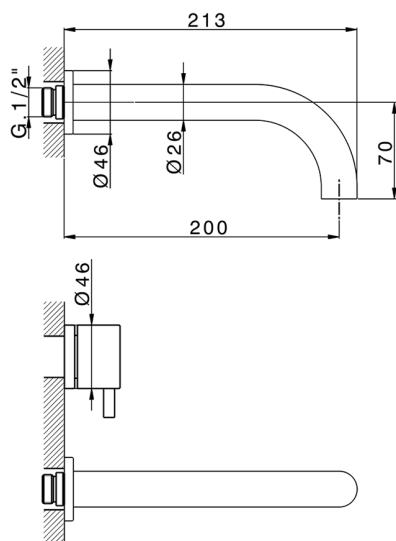

## Exposed part for concealed washbasin mixer NUOVA KIRUNA\_K2013510

MODEL **K2013510**

Exposed part for concealed washbasin mixer, without concealed part, spout L.200 mm, for items ZB033511

## Exposed part for concealed washbasin mixer NUOVA KIRUNA\_K2013510

K2013510

<https://en.huberitalia.com/exposed-part-for-concealed-washbasin-mixer-nuova-kiruna-k2013510>

**Concealed washbasin mixer CONCEALED\_ZB033511**

MODEL **ZB033511**

Concealed washbasin mixer, right headvalve - left headvalve

AVAILABLE FINISHINGS

 **04** 04 Without finishing

CHARACTERISTICS

Installation	<b>Concealed</b>
Concealed	<b>1</b>

2025-01-05