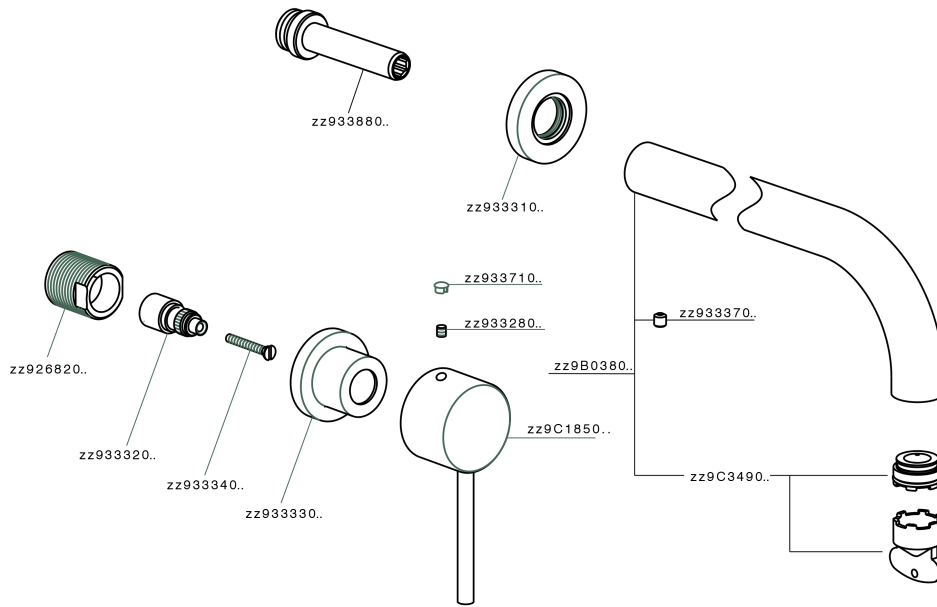

Exposed part for concealed washbasin mixer NUOVA KIRUNA_K2013510

K2013510

<https://en.huberitalia.com/exposed-part-for-concealed-washbasin-mixer-nuova-kiruna-k2013510>

Concealed washbasin mixer CONCEALED_ZB033511

ZB033511

<https://en.huberitalia.com/concealed-washbasin-mixer-concealed-zb033511>

2025-01-05