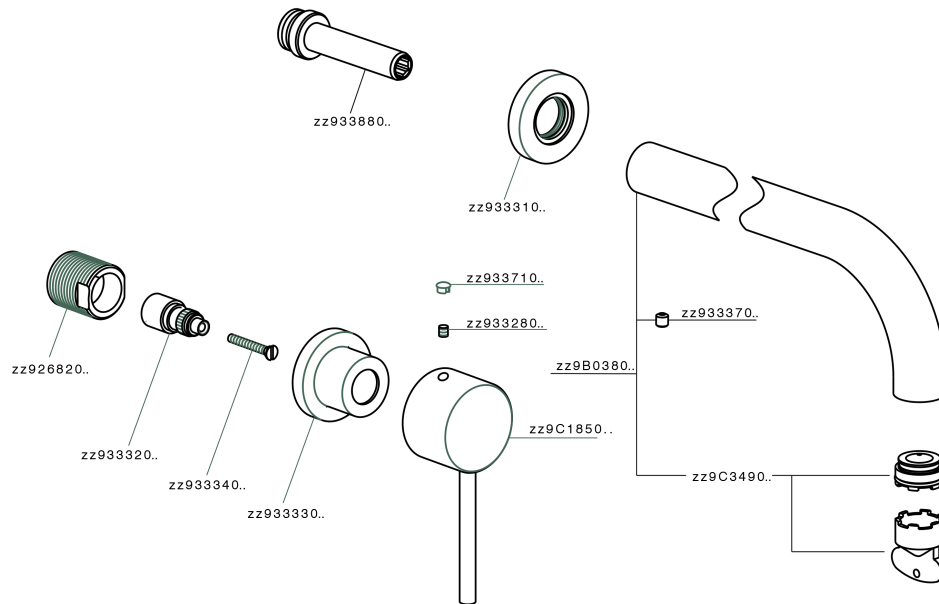

Exposed part for concealed washbasin mixer NUOVA KIRUNA_K2013510

MODEL **K2013510**

Exposed part for concealed washbasin mixer, without concealed part, spout L.200 mm, for items ZB033511

AVAILABLE FINISHINGS

-  **21** 21 Chrome
-  **26** 26 Old Copper
-  **2F** 2F Brushed Nickel
-  **2W** 2W Brushed Gold
-  **40** 40 Matt Black
-  **4Q** 4Q Matt White

CHARACTERISTICS

Installation **Concealed**
 Required concealed parts **ZB033511**

Exposed part for concealed washbasin mixer NUOVA KIRUNA_K2013510

K2013510

<https://en.huberitalia.com/exposed-part-for-concealed-washbasin-mixer-nuova-kiruna-k2013510>

Concealed washbasin mixer CONCEALED_ZB033511

MODEL **ZB033511**

Concealed washbasin mixer, right headvalve - left headvalve

AVAILABLE FINISHINGS

 **04** 04 Without finishing

CHARACTERISTICS

Installation	Concealed
Concealed	1

2025-01-05