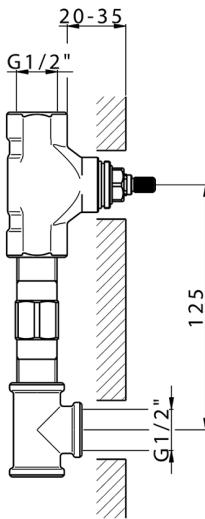

Exposed part for concealed washbasin mixer NUOVA KIRUNA_K2013510

MODEL **K2013510**

Exposed part for concealed washbasin mixer, without concealed part, spout L.200 mm, for items ZB033511

AVAILABLE FINISHINGS

-  **21** 21 Chrome
-  **26** 26 Old Copper
-  **2F** 2F Brushed Nickel
-  **2W** 2W Brushed Gold
-  **40** 40 Matt Black
-  **4Q** 4Q Matt White

CHARACTERISTICS

Installation **Concealed**
 Required concealed parts **ZB033511**

Exposed part for concealed washbasin mixer NUOVA KIRUNA_K2013510

K2013510

<https://en.huberitalia.com/exposed-part-for-concealed-washbasin-mixer-nuova-kiruna-k2013510>

Concealed washbasin mixer CONCEALED_ZB033511

MODEL **ZB033511**

Concealed washbasin mixer, right headvalve - left headvalve

AVAILABLE FINISHINGS

 **04** 04 Without finishing

CHARACTERISTICS

Installation	Concealed
Concealed	1

2025-01-05