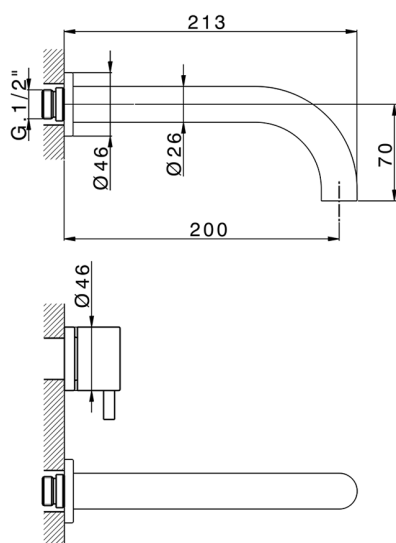

Exposed part for concealed washbasin mixer NUOVA KIRUNA_K2013510

MODEL **K2013510**

Exposed part for concealed washbasin mixer, without concealed part, spout L.200 mm, for items ZB033511

AVAILABLE FINISHINGS

-  **21** 21 Chrome
-  **26** 26 Old Copper
-  **2F** 2F Brushed Nickel
-  **2W** 2W Brushed Gold
-  **40** 40 Matt Black
-  **4Q** 4Q Matt White

CHARACTERISTICS

Installation **Concealed**
 Required concealed parts **ZB033511**

Exposed part for concealed washbasin mixer NUOVA KIRUNA_K2013510

K2013510

<https://en.huberitalia.com/exposed-part-for-concealed-washbasin-mixer-nuova-kiruna-k2013510>

Concealed washbasin mixer CONCEALED_ZB033511

MODEL **ZB033511**

Concealed washbasin mixer, right headvalve - left headvalve

AVAILABLE FINISHINGS

 **04** 04 Without finishing

CHARACTERISTICS

Installation	Concealed
Concealed	1

2025-01-05