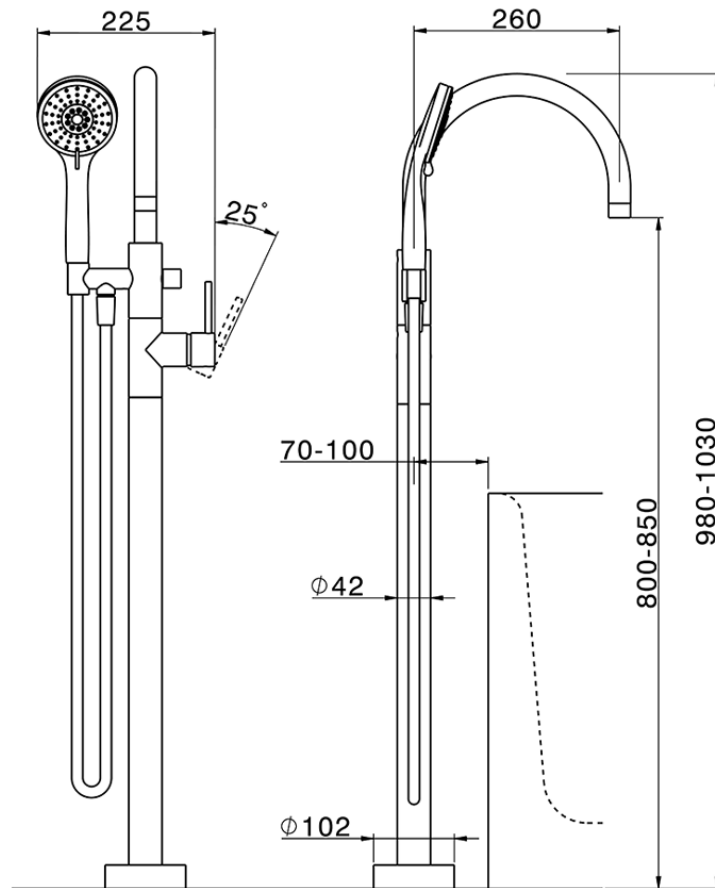

Exposed part for single-lever bath shower mixer NUOVA KIRUNA_K2014200

K2014200

<https://en.huberitalia.com/exposed-part-for-single-lever-bath-shower-mixer-nuova-kiruna-k2014200>

ZB004510

<https://en.huberitalia.com/concealed-part-single-lever-free-standing-concealed-zb004510>