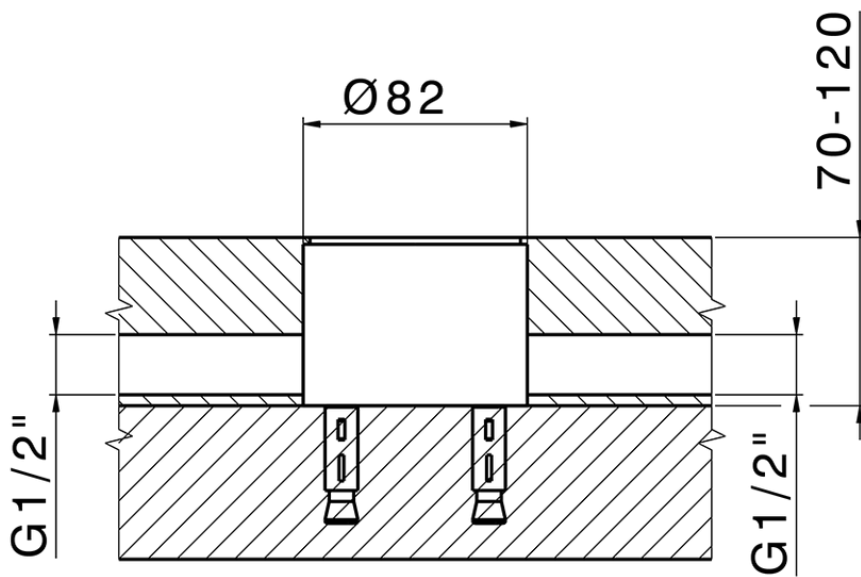

Exposed part for single-lever bath shower mixer NUOVA KIRUNA_K2014200

K2014200

<https://en.huberitalia.com/exposed-part-for-single-lever-bath-shower-mixer-nuova-kiruna-k2014200>

ZB004510

<https://en.huberitalia.com/concealed-part-single-lever-free-standing-concealed-zb004510>