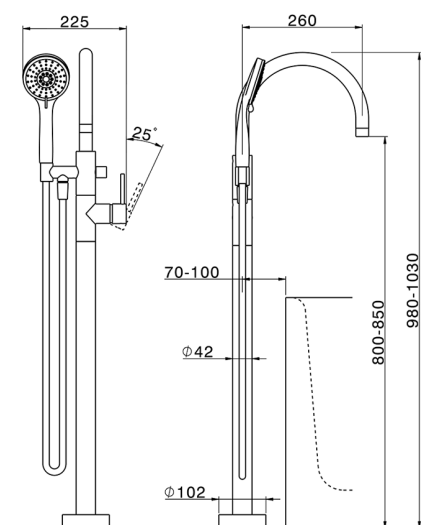

## Exposed part for single-lever bath shower mixer NUOVA KIRUNA\_K2014200

MODEL **K2014200**

Exposed part for single-lever bath shower mixer, handshower holder on column, 3sprays handshower ABS on bracket for CombiShower, 150 cm smooth SUPREME Flexible Hose, without concealed part (for item ZB004510)

### CHARACTERISTICS

Cartridge Spare Parts **ZZ95409000**

**35 mm Cartridge**

Installation **Concealed**

Required concealed parts **ZB004510**

### EcoStop

EcoStop feature limits water flow to approximately 50% of maximum output with one point of resistance on setting. Push slightly past the middle stop only when full water output is required. This will save water up to 50%.

**Concealed part single lever free-standing CONCEALED\_ZB004510**

MODEL **ZB004510**

Floor mounted concealed part, for free-standing mixer

AVAILABLE FINISHINGS

 **04** 04 Without finishing

CHARACTERISTICS

Installation	<b>Concealed</b>
Concealed	<b>1</b>