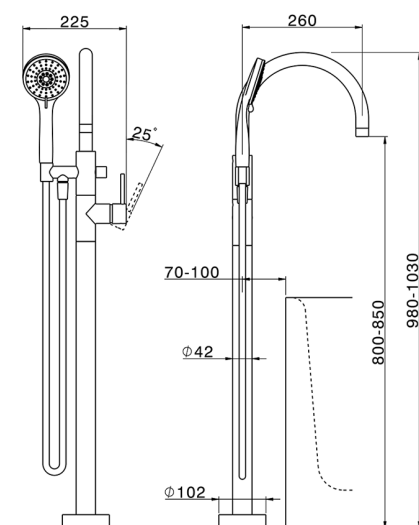

Exposed part for single-lever bath shower mixer NUOVA KIRUNA_K2014200

MODEL **K2014200**

Exposed part for single-lever bath shower mixer, hand shower holder on column, 3sprays hand shower ABS on bracket for CombiShower, 150 cm smooth SUPREME Flexible Hose, without concealed part (for item ZB004510)

AVAILABLE FINISHINGS

-  **21** 21 Chrome
-  **26** 26 Old Copper
-  **2F** 2F Brushed Nickel
-  **2W** 2W Brushed Gold
-  **40** 40 Matt Black
-  **4Q** 4Q Matt White

CHARACTERISTICS

Cartridge Spare Parts **ZZ95409000**

35 mm Cartridge

Installation **Concealed**

Required concealed parts **ZB004510**

EcoStop

EcoStop feature limits water flow to approximately 50% of maximum output with one point of resistance on setting. Push slightly past the middle stop only when full water output is required. This will save water up to 50%.

Concealed part single lever free-standing CONCEALED_ZB004510

MODEL **ZB004510**

Floor mounted concealed part, for free-standing mixer

AVAILABLE FINISHINGS

 **04** 04 Without finishing

CHARACTERISTICS

Installation	Concealed
Concealed	1