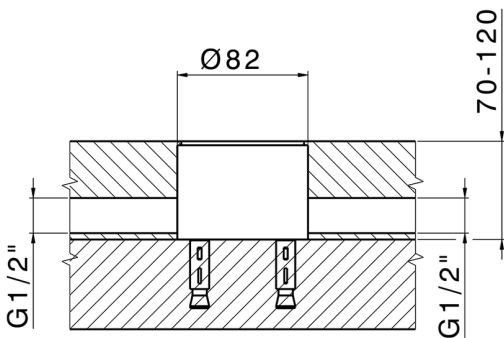

Exposed part for single-lever bath shower mixer NUOVA KIRUNA_K2014200

MODEL **K2014200**

Exposed part for single-lever bath shower mixer, hand shower holder on column, 3sprays hand shower ABS on bracket for CombiShower, 150 cm smooth SUPREME Flexible Hose, without concealed part (for item ZB004510)

35 mm Cartridge

Installation **Concealed**

Required concealed parts **ZB004510**

EcoStop

EcoStop feature limits water flow to approximately 50% of maximum output with one point of resistance on setting. Push slightly past the middle stop only when full water output is required. This will save water up to 50%.

Concealed part single lever free-standing CONCEALED_ZB004510

MODEL **ZB004510**

Floor mounted concealed part, for free-standing mixer

AVAILABLE FINISHINGS

 **04** 04 Without finishing

CHARACTERISTICS

Installation	Concealed
Concealed	1