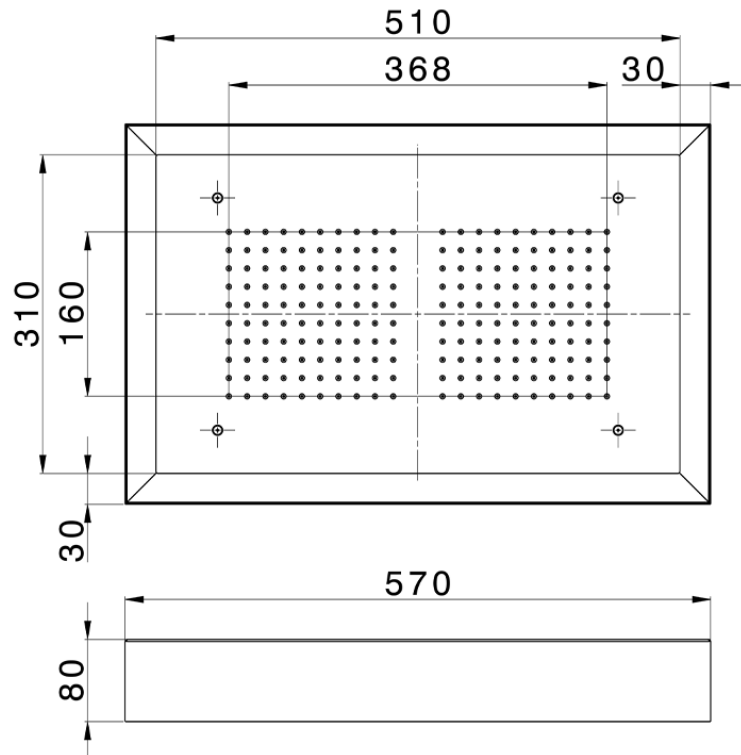

570x370 mm Chromotherapy Ceiling showerhead ZEN_ZS1C0215

ZS1C0215

<https://en.huberitalia.com/570x370-mm-chromotherapy-ceiling-showerhead-zen-zs1c0215>

2024-11-15