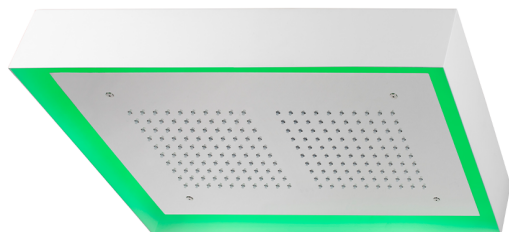

## 570x370 mm Chromotherapy Ceiling showerhead ZEN\_ZS1C0215

MODEL **ZS1C0215**

570x370 mm Chromotherapy Ceiling showerhead, with white cover, rain, chromotherapy functions, built-in control included, Stainless Steel AISI 304

### AVAILABLE FINISHINGS

-  **40** 40 Matt Black
-  **4Q** 4Q Matt White
-  **D1** D1 Brushed Inox
-  **D2** D2 Polished Inox