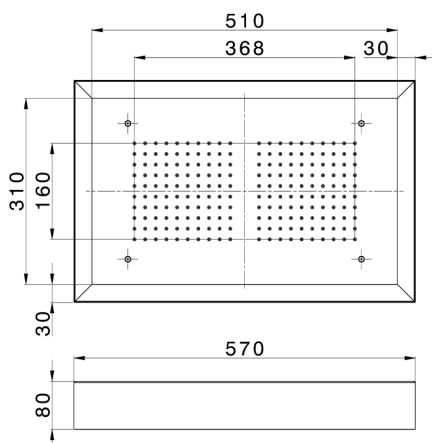

## 570x370 mm Chromotherapy Ceiling showerhead ZEN\_ZS1C0215

MODEL **ZS1C0215**

570x370 mm Chromotherapy Ceiling showerhead, with white cover, rain, chromotherapy functions, built-in control included, Stainless Steel AISI 304