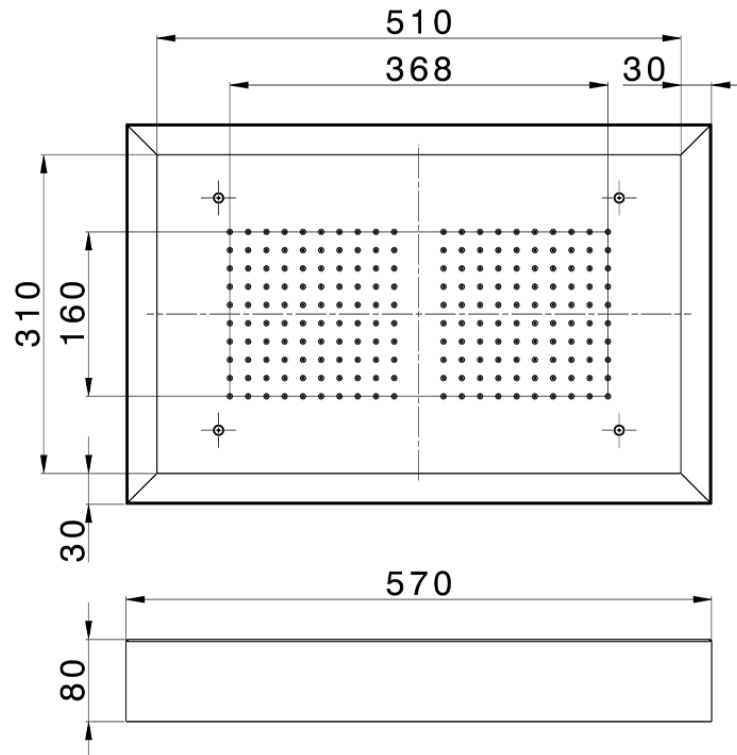

570x370 mm Chromotherapy Ceiling showerhead ZEN_ZS1C0215

ZS1C0215

<https://en.huberitalia.com/570x370-mm-chromotherapy-ceiling-showerhead-zen-zs1c0215>

2024-11-15