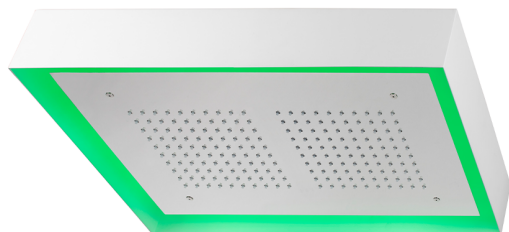

570x370 mm Chromotherapy Ceiling showerhead ZEN_ZS1C0215

MODEL **ZS1C0215**

570x370 mm Chromotherapy Ceiling showerhead, with white cover, rain, chromotherapy functions, built-in control included, Stainless Steel AISI 304

AVAILABLE FINISHINGS

-  **40** 40 Matt Black
-  **4Q** 4Q Matt White
-  **D1** D1 Brushed Inox
-  **D2** D2 Polished Inox

CHARACTERISTICS

2024-11-15