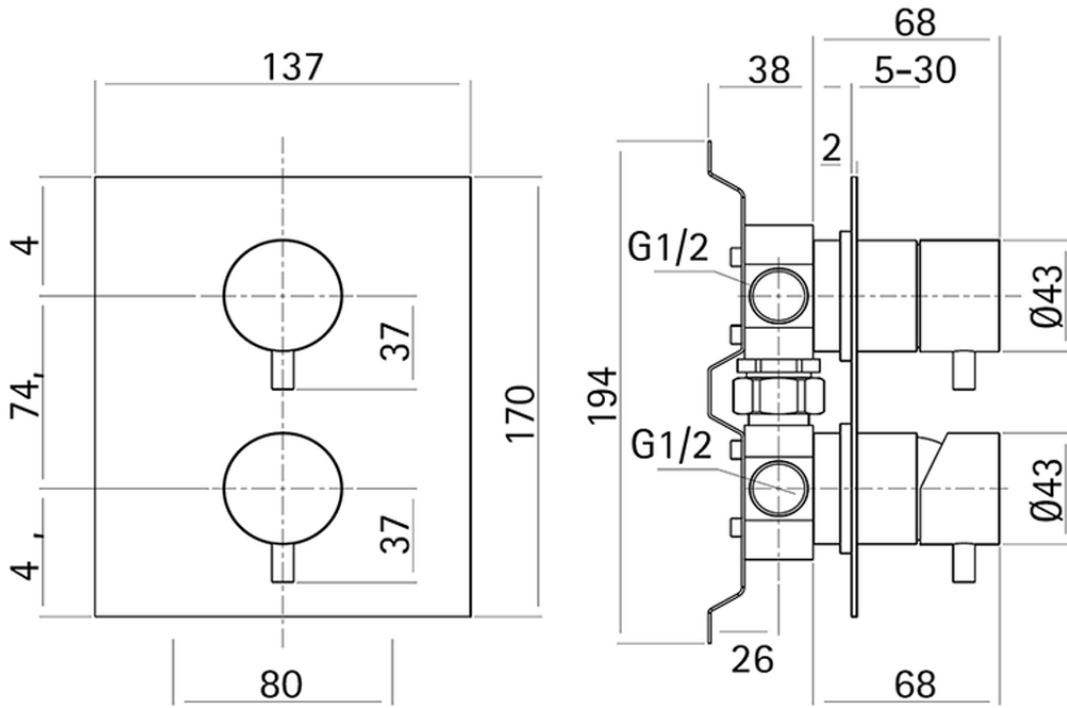

Concealed single lever bath-shower valve LYNOX_LX000214

LX000214

<https://en.huberitalia.com/concealed-single-lever-bath-shower-valve-lynox-lx000214>

2024-12-18