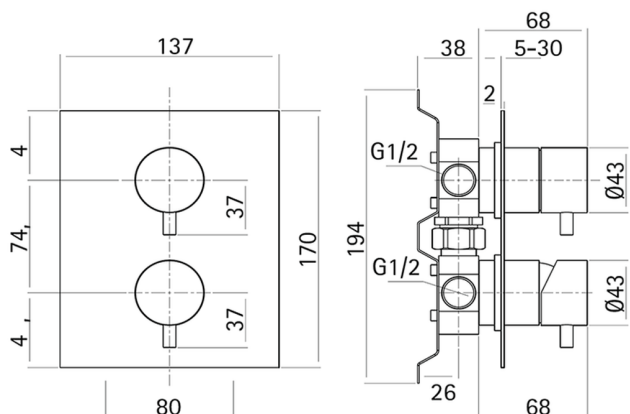

## Concealed single lever bath-shower valve LYNOX\_LX000214

MODEL **LX000214**

Concealed single lever bath-shower valve, with concealed part, 2-Way rotating diverter, Inox AISI 316L

### CHARACTERISTICS

Cartridge Spare Parts **ZZ96779000**

**35 mm Cartridge**

Installation **Concealed**

2024-12-18