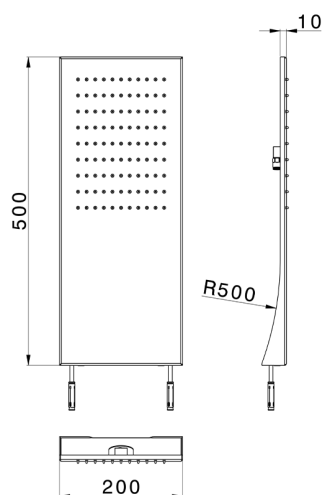

Wall-mounted showerhead ZEN_ZS122080

MODEL **ZS122080**

Wall-mounted showerhead, rain function, Stainless Steel AISI 304

AVAILABLE FINISHINGS

- **40** 40 Matt Black
- **4Q** 4Q Matt White
- **D1** D1 Brushed Inox
- **D2** D2 Polished Inox

CHARACTERISTICS

2024-11-15