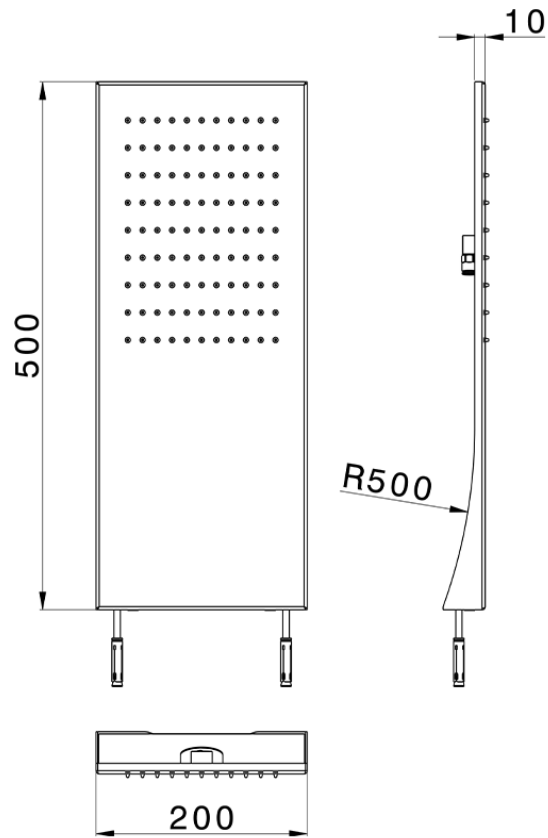

Wall-mounted showerhead ZEN_ZS122080

ZS122080

<https://en.huberitalia.com/wall-mounted-showerhead-zen-zs122080>

2024-11-15