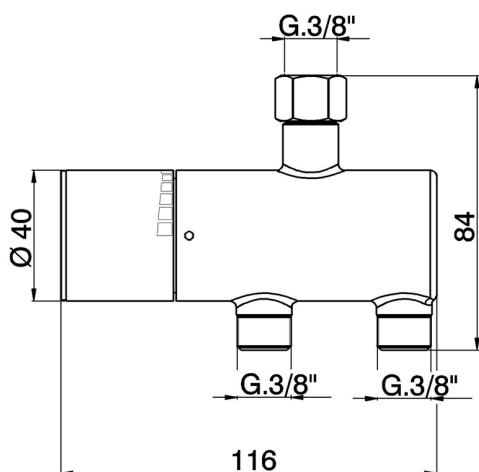

Temperature limiter COMMUNITY_TYT83010

MODEL **TYT83010**

Temperature limiter, without installation kit

AVAILABLE FINISHINGS

CHARACTERISTICS

2024-12-18