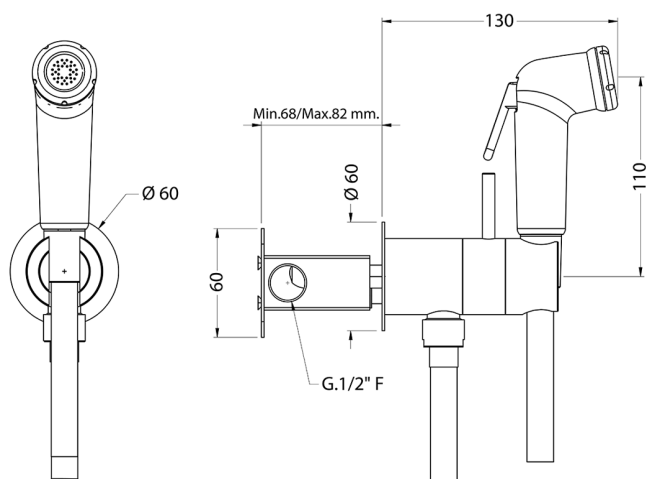

Bidet handshower set COMMUNITY_BC007945

MODEL **BC007945**

Bidet handshower set, round wall bracket, gradual mixing of hot & cold water, with concealed part, ABS
Bidet handshower - 120 cm PVC flexible hose

AVAILABLE FINISHINGS

CHARACTERISTICS

Bidet handshower

MixedWater

The Huber Mixed Water system enables the gradual mixing of hot and cold water.

2024-11-21