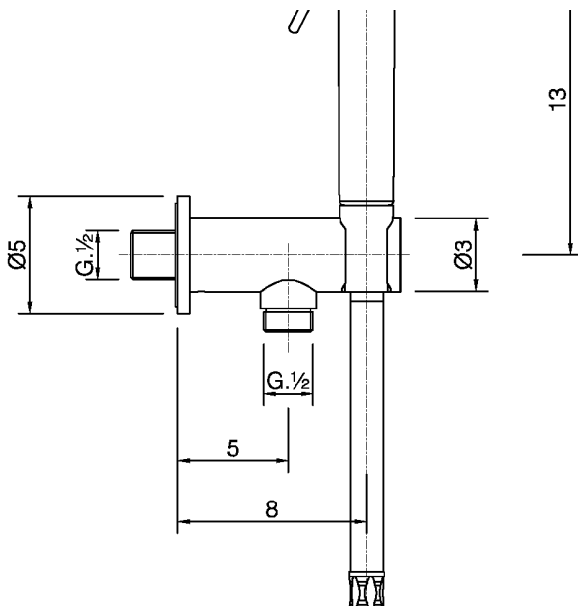

Bidet handshower set HYGENIC SHOWERS_SF007910

MODEL **SF007910**

Bidet handshower set, wall mounted bracket with safety valve, Bidet handshower, 120 cm PVC flexible hose

AVAILABLE FINISHINGS

-  **21** 21 Chrome
-  **24** 24 Gold

CHARACTERISTICS

Bidet handshower

2024-09-19