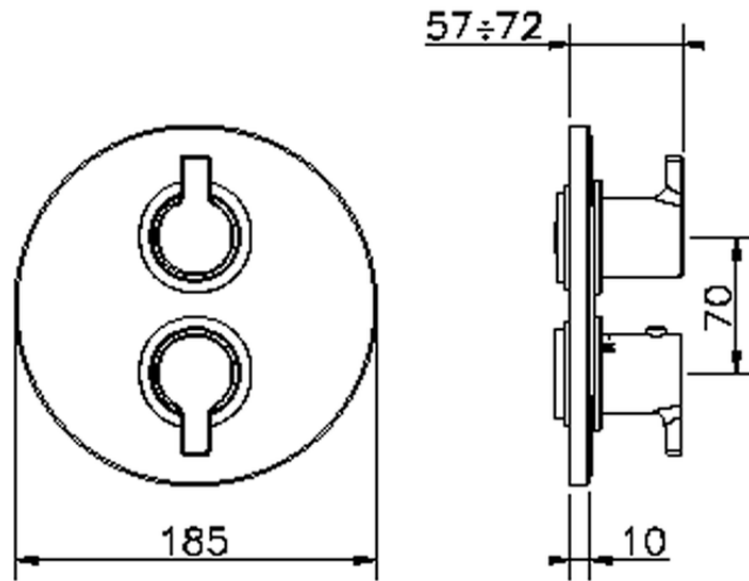

Exposed part for 1-outlet con.thermo.shower valve THERMO_H2007300

H2007300

<https://en.huberitalia.com/exposed-part-for-1-outlet-con-thermo-shower-valve-thermo-h2007300>

Piastra/Plate/Plaque/Platte/Placa

2-3mm: XX 25-40 YY 76-91

10 mm: XX 16-31 YY 65-80

ZB007361

<https://en.huberitalia.com/1-outlet-concealed-thermostatic-shower-valve-concealed-zb007361>

Piastra/Plate/Plaque/Platte/Placa

2-3mm: XX 25-40 YY 76-91

10 mm: XX 16-31 YY 65-80

ZB007301

<https://en.huberitalia.com/1-outlet-concealed-thermostatic-shower-valve-concealed-zb007301>

2024-12-04