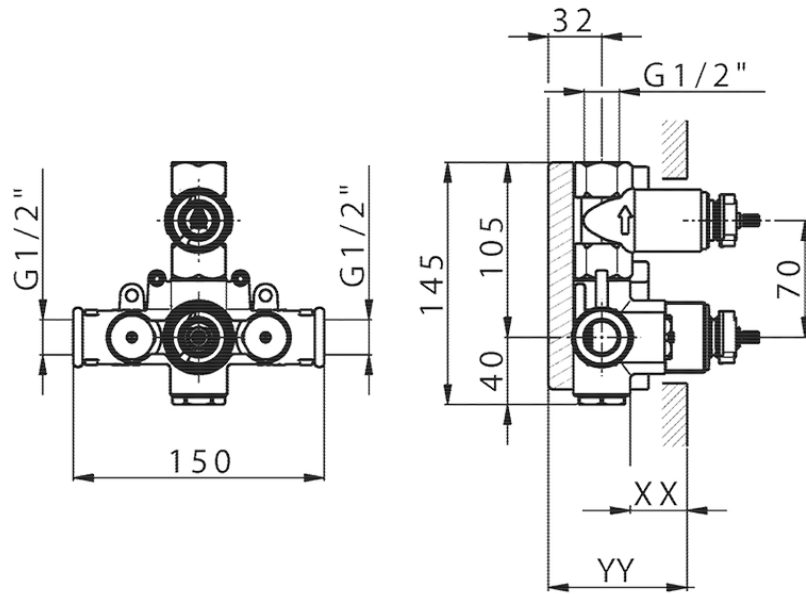

Exposed part for 1-outlet con.thermo.shower valve THERMO_H2007300

H2007300

<https://en.huberitalia.com/exposed-part-for-1-outlet-con-thermo-shower-valve-thermo-h2007300>

Piastra/Plate/Plaque/Platte/Placa

2-3mm: XX 25-40 YY 76-91

10 mm: XX 16-31 YY 65-80

ZB007361

<https://en.huberitalia.com/1-outlet-concealed-thermostatic-shower-valve-concealed-zb007361>

Piastra/Plate/Plaque/Platte/Placa

2-3mm: XX 25-40 YY 76-91

10 mm: XX 16-31 YY 65-80

ZB007301

<https://en.huberitalia.com/1-outlet-concealed-thermostatic-shower-valve-concealed-zb007301>

2025-01-15