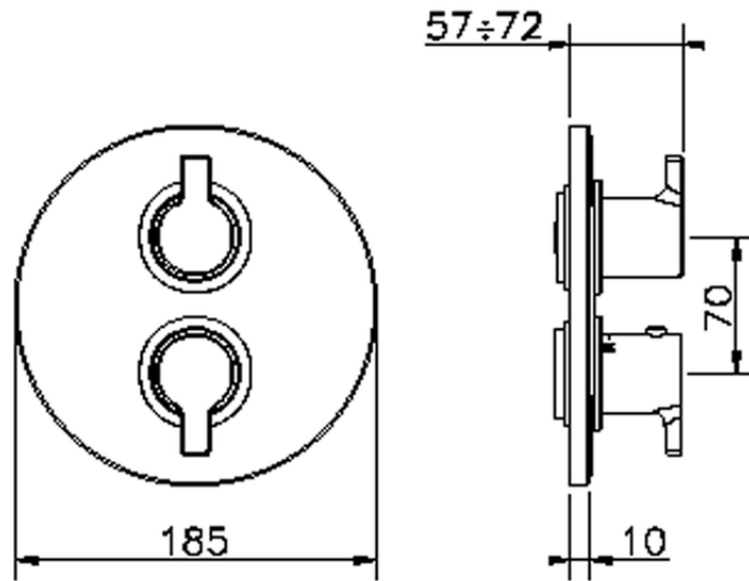

Exposed part for 1-outlet con.thermo.shower valve THERMO_H2007300

H2007300

<https://en.huberitalia.com/exposed-part-for-1-outlet-con-thermo-shower-valve-thermo-h2007300>

Piastra/Plate/Plaque/Platte/Placa

2-3mm: XX 25-40 YY 76-91

10 mm: XX 16-31 YY 65-80

ZB007361

<https://en.huberitalia.com/1-outlet-concealed-thermostatic-shower-valve-concealed-zb007361>

Piastra/Plate/Plaque/Platte/Placa

2-3mm: XX 25-40 YY 76-91

10 mm: XX 16-31 YY 65-80

ZB007301

<https://en.huberitalia.com/1-outlet-concealed-thermostatic-shower-valve-concealed-zb007301>

2025-01-15