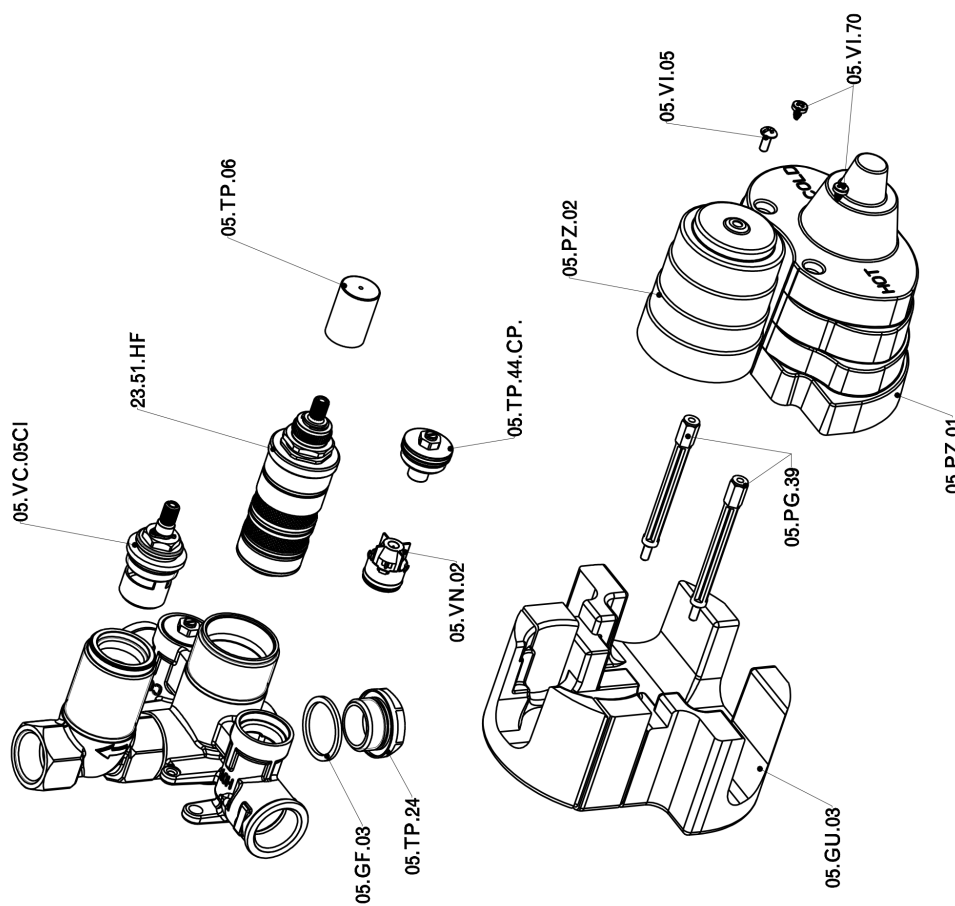

Exposed part for 1-outlet con.thermo.shower valve THERMO_H2007300

H2007300

<https://en.huberitalia.com/exposed-part-for-1-outlet-con-thermo-shower-valve-thermo-h2007300>

1-outlet Concealed thermostatic shower valve CONCEALED_ZB007361

ZB007361

<https://en.huberitalia.com/1-outlet-concealed-thermostatic-shower-valve-concealed-zb007361>

1-outlet Concealed thermostatic shower valve CONCEALED_ZB007301

ZB007301

<https://en.huberitalia.com/1-outlet-concealed-thermostatic-shower-valve-concealed-zb007301>

2024-12-04