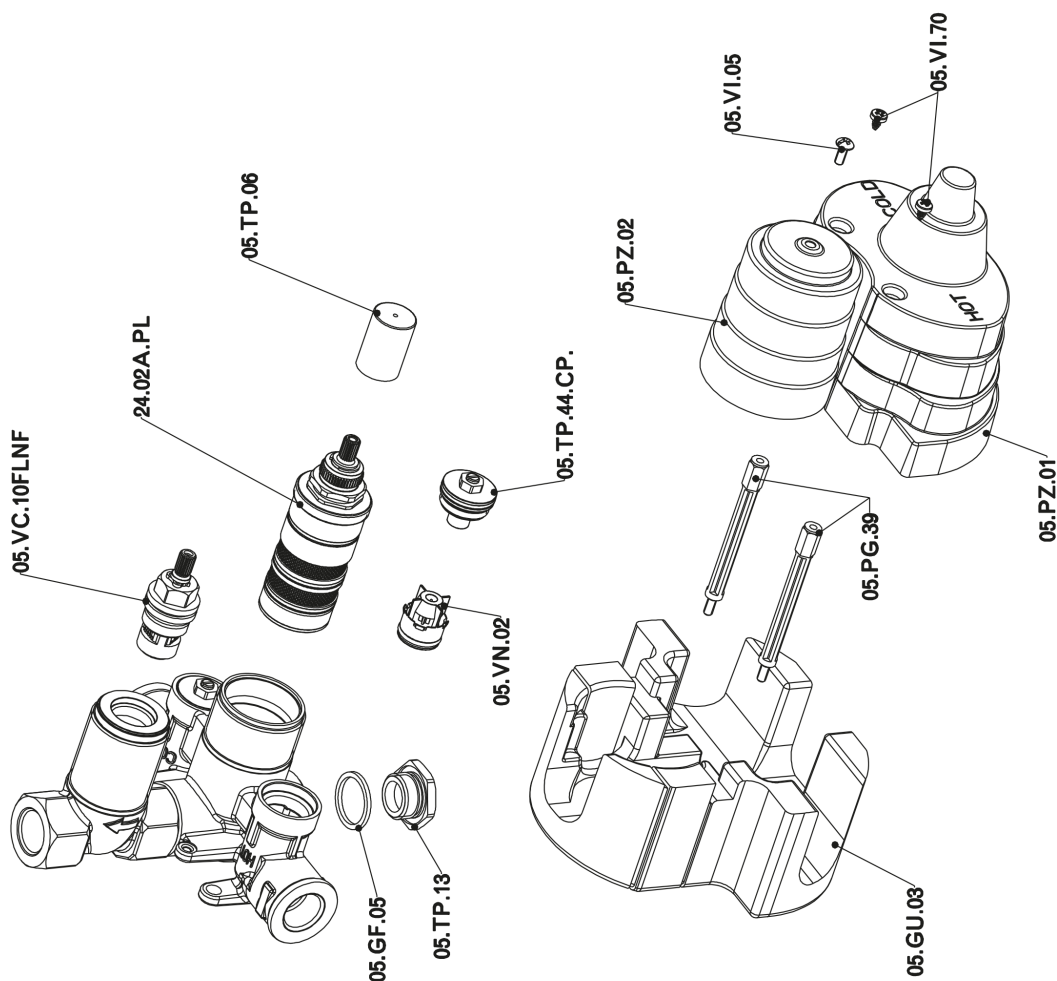

Exposed part for 1-outlet con.thermo.shower valve THERMO_H2007300

H2007300

<https://en.huberitalia.com/exposed-part-for-1-outlet-con-thermo-shower-valve-thermo-h2007300>

1-outlet Concealed thermostatic shower valve CONCEALED_ZB007361

ZB007361

<https://en.huberitalia.com/1-outlet-concealed-thermostatic-shower-valve-concealed-zb007361>

1-outlet Concealed thermostatic shower valve CONCEALED_ZB007301

ZB007301

<https://en.huberitalia.com/1-outlet-concealed-thermostatic-shower-valve-concealed-zb007301>

2024-12-04