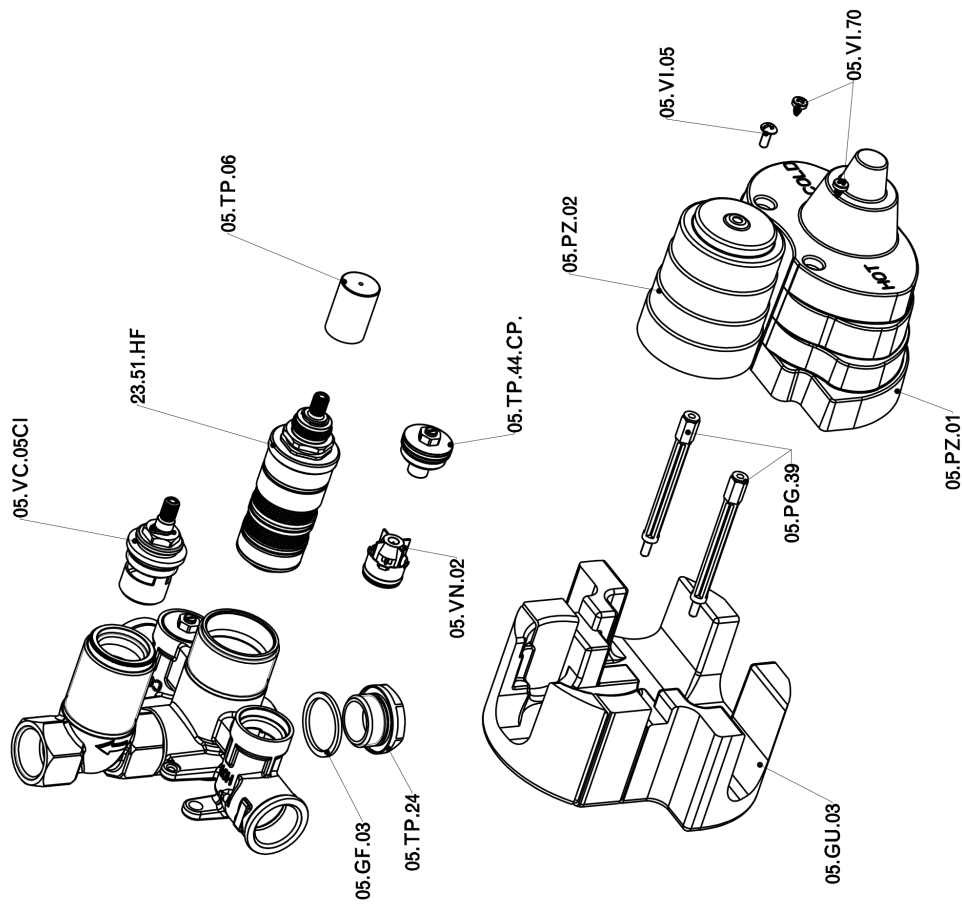

Exposed part for 1-outlet con.thermo.shower valve THERMO_H2007300

H2007300

<https://en.huberitalia.com/exposed-part-for-1-outlet-con-thermo-shower-valve-thermo-h2007300>

1-outlet Concealed thermostatic shower valve CONCEALED_ZB007361

ZB007361

<https://en.huberitalia.com/1-outlet-concealed-thermostatic-shower-valve-concealed-zb007361>

1-outlet Concealed thermostatic shower valve CONCEALED_ZB007301

ZB007301

<https://en.huberitalia.com/1-outlet-concealed-thermostatic-shower-valve-concealed-zb007301>