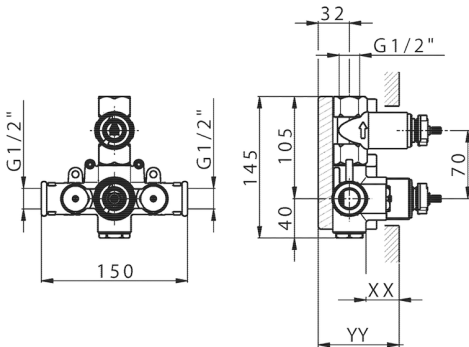

Piastra/Plate/Plaque/Platte/Placa

2-3mm: XX 25-40 YY 76-91

10 mm: XX 16-31 YY 65-80

Thermostatic

The Huber thermostatic is your personal water manager, helping you to handle, control and save water and energy.

2024-12-04