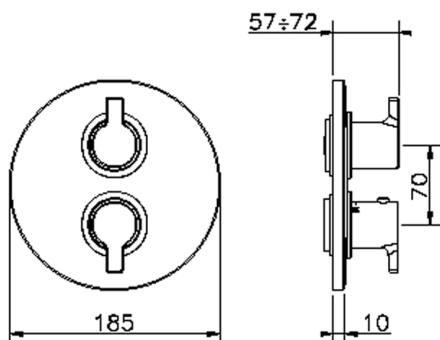

Thermostatic

The Huber thermostatic is your personal water manager, helping you to handle, control and save water and energy.