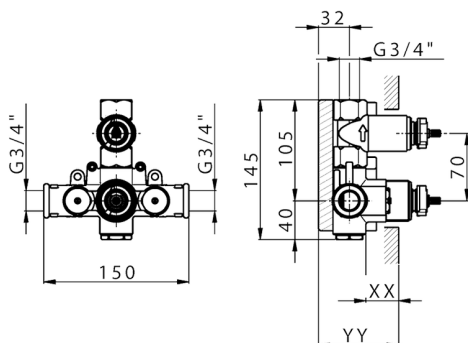

MODEL **ZB007361**

1-outlet Concealed thermostatic shower valve, stopvalve with 3/4" outlet, without trim kit

AVAILABLE FINISHINGS

CHARACTERISTICS

Installation	Concealed
Cartridge Spare Parts	23.51A.HF
HF Thermostatic Valve	
Concealed	1

Piastra/Plate/Plaque/Platte/Placa

2-3mm: XX 25-40 YY 76-91

10 mm: XX 16-31 YY 65-80

Thermostatic

The Huber thermostatic is your personal water manager, helping you to handle, control and save water and energy.