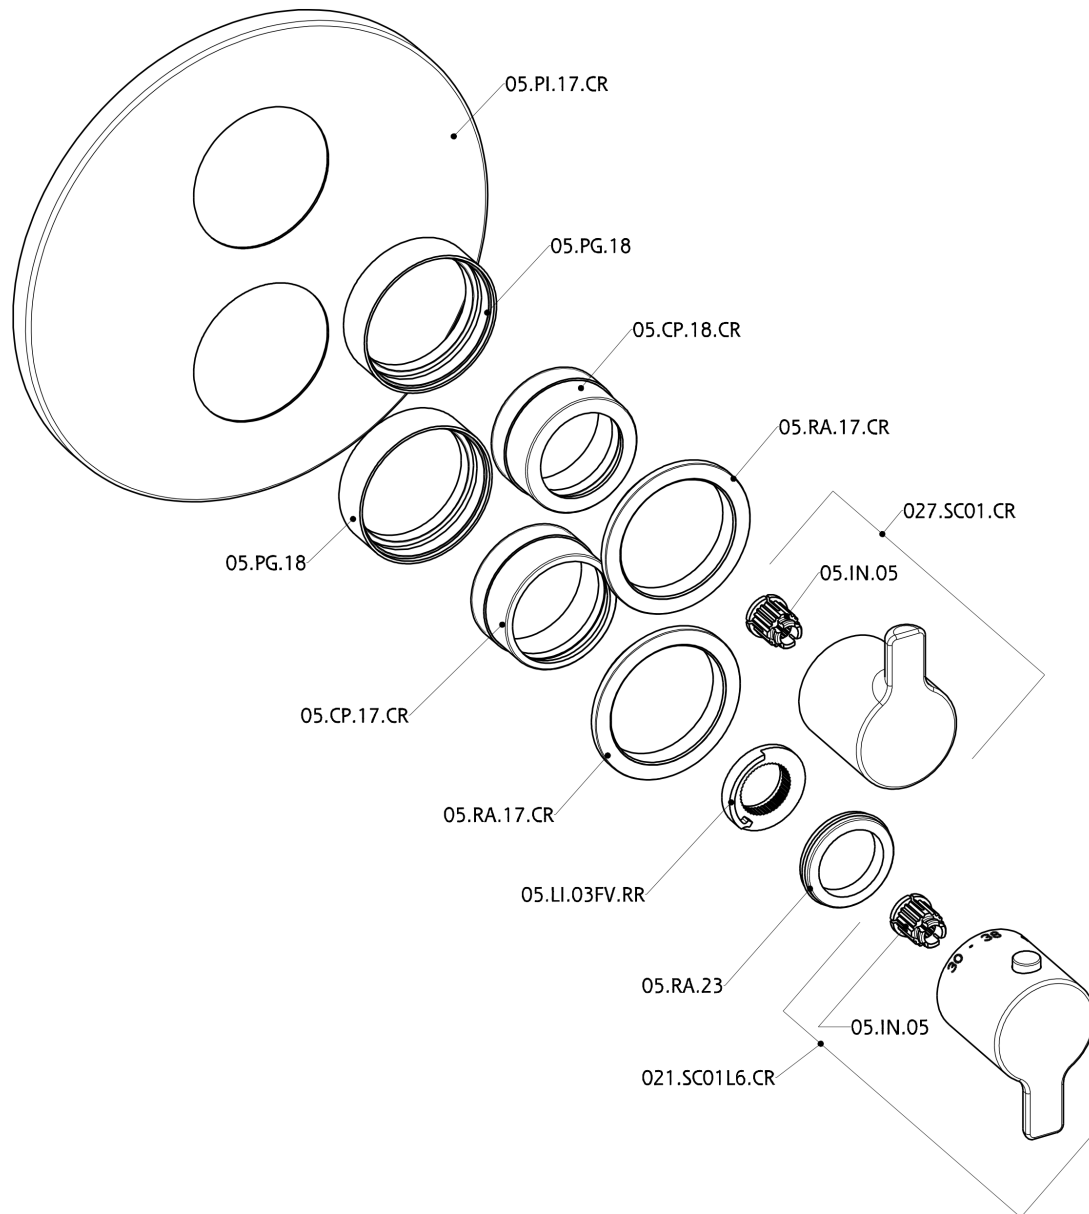

Exposed part for 1-outlet con.thermo.shower valve THERMO_H2007300

MODEL **H2007300**

Exposed part for 1-outlet thermostatic mixer, with stop valve, without concealed part, for items ZB007301-ZB007361

AVAILABLE FINISHINGS

CHARACTERISTICS

Installation **Concealed**

Required concealed parts **ZB007361**

ZB007301

Thermostatic

The Huber thermostatic is your personal water manager, helping you to handle, control and save water and energy.

Exposed part for 1-outlet con.thermo.shower valve THERMO_H2007300

H2007300

<https://en.huberitalia.com/exposed-part-for-1-outlet-con-thermo-shower-valve-thermo-h2007300>

1-outlet Concealed thermostatic shower valve CONCEALED_ZB007361

MODEL **ZB007361**

1-outlet Concealed thermostatic shower valve, stopvalve with 3/4" outlet, without trim kit

AVAILABLE FINISHINGS

CHARACTERISTICS

Installation	Concealed
Cartridge Spare Parts	23.51A.HF
HF Thermostatic Valve	
Concealed	1