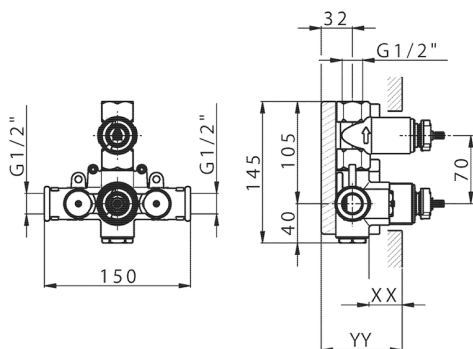

Piastra/Plate/Plaque/Platte/Placa

2-3mm: XX 25-40 YY 76-91

10 mm: XX 16-31 YY 65-80

Thermostatic

The Huber thermostatic is your personal water manager, helping you to handle, control and save water and energy.

1-outlet Concealed thermostatic shower valve CONCEALED_ZB007301

MODEL **ZB007301**

1-outlet Concealed thermostatic shower valve, with stopvalve, without trim kit

AVAILABLE FINISHINGS

CHARACTERISTICS

Installation **Concealed**

Cartridge Spare Parts **24.04A.PP**

8x20 Plus P Thermostatic Valve

Concealed **1**

Piastra/Plate/Plaque/Platte/Placa

2-3mm: XX 25-40 YY 76-91

10 mm: XX 16-31 YY 65-80

Thermostatic

The Huber thermostatic is your personal water manager, helping you to handle, control and save water and energy.