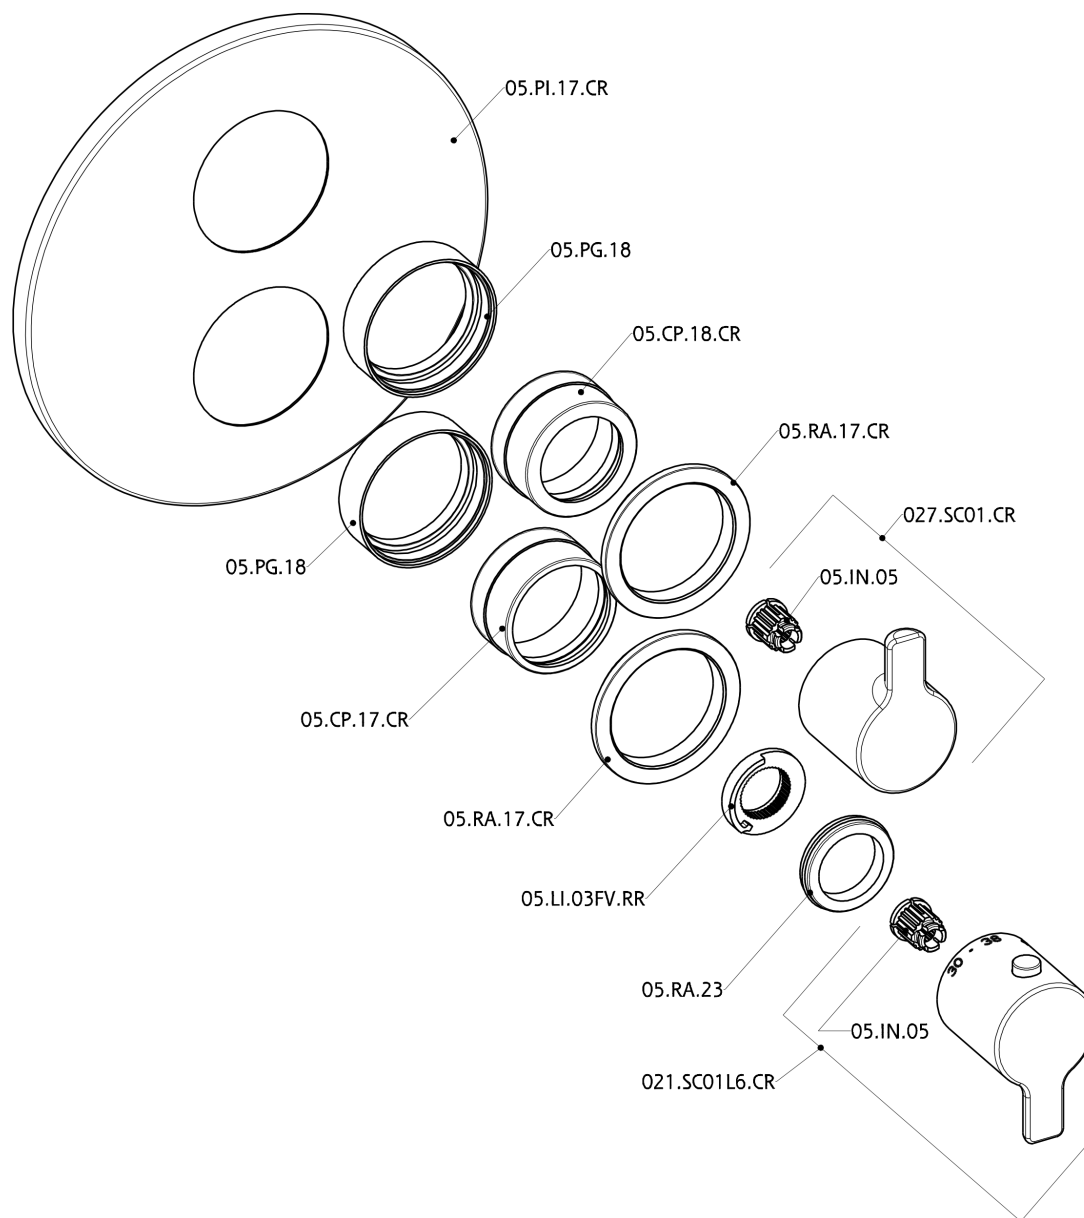

Exposed part for 1-outlet con.thermo.shower valve THERMO_H2007300

MODEL **H2007300**

Exposed part for 1-outlet thermostatic mixer, with stopvalve, without concealed part, for items ZB007301-ZB007361

AVAILABLE FINISHINGS

CHARACTERISTICS

Installation **Concealed**

Required concealed parts **ZB007361**

ZB007301

Thermostatic

The Huber thermostatic is your personal water manager, helping you to handle, control and save water and energy.

Exposed part for 1-outlet con.thermo.shower valve THERMO_H2007300

H2007300

<https://en.huberitalia.com/exposed-part-for-1-outlet-con-thermo-shower-valve-thermo-h2007300>

1-outlet Concealed thermostatic shower valve CONCEALED_ZB007361

MODEL **ZB007361**

1-outlet Concealed thermostatic shower valve, stopvalve with 3/4" outlet, without trim kit

AVAILABLE FINISHINGS

04 04 Without finishing

CHARACTERISTICS

Installation	Concealed
Cartridge Spare Parts	23.51A.HF
HF Thermostatic Valve	
Concealed	1