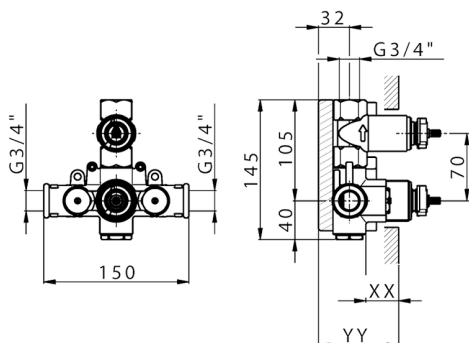

MODEL **ZB007361**

1-outlet Concealed thermostatic shower valve, stopvalve with 3/4" outlet, without trim kit

AVAILABLE FINISHINGS

04 04 Without finishing

CHARACTERISTICS

Installation	Concealed
Cartridge Spare Parts	23.51A.HF
HF Thermostatic Valve	
Concealed	1

Piastra/Plate/Plaque/Platte/Placa

2-3mm: XX 25-40 YY 76-91

10 mm: XX 16-31 YY 65-80

Thermostatic

The Huber thermostatic is your personal water manager, helping you to handle, control and save water and energy.