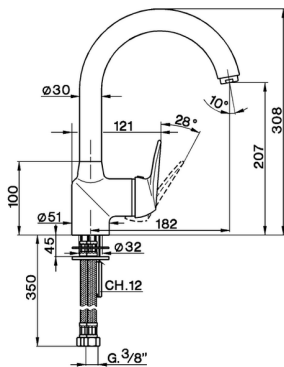

Single lever sink mixer KITCHEN_AT400530

MODEL **AT400530**

Single lever sink mixer, swivel spout, G.3/8" stainless steel flexible hoses

AVAILABLE FINISHINGS

21 21 Chrome

CHARACTERISTICS

Cartridge Spare Parts **ZZ92909000**

43 mm Cartridge

2024-12-21