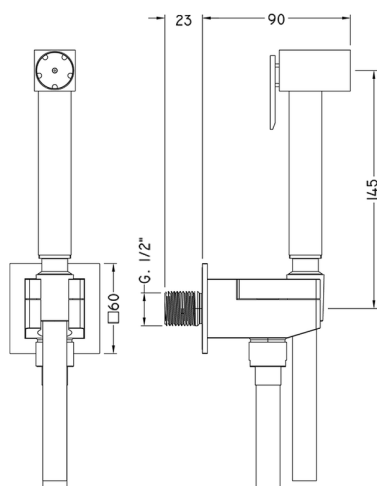

## Toilet-jet handshower set HYGENIC SHOWERS\_EG007930

MODEL **EG007930**

Toilet-jet handshower set, square wall bracket, single water opening, Brass Toilet-jet handshower, 120 cm PVC flexible hose

AVAILABLE FINISHINGS

CHARACTERISTICS

**Toilet-jet handshower**