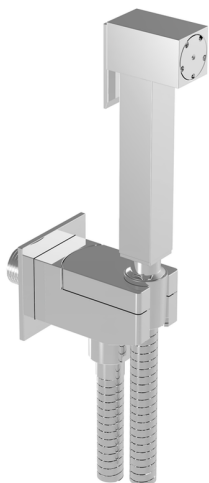

## Toilet-jet handshower set HYGENIC SHOWERS\_EG007930

MODEL **EG007930**

Toilet-jet handshower set, square wall bracket, single water opening, Brass Toilet-jet handshower, 120 cm PVC flexible hose

AVAILABLE FINISHINGS

CHARACTERISTICS

**Toilet-jet handshower**