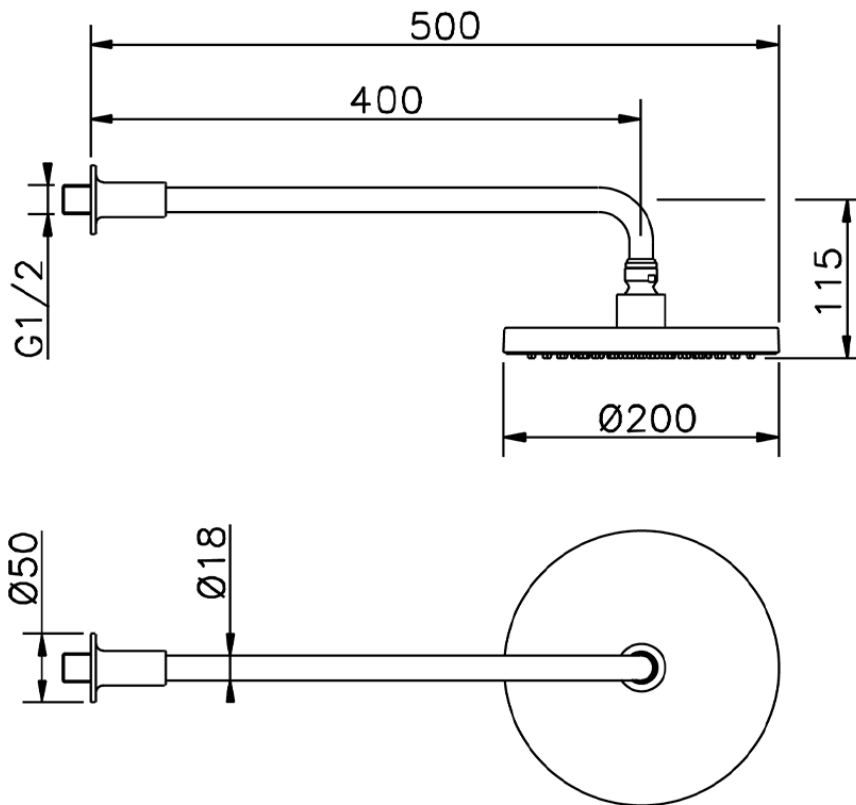

Shower arm with Minimal showerhead SHOWER_614.22H.

614.22H.

<https://en.huberitalia.com/shower-arm-with-minimal-showerhead-shower-614-22h>

2025-04-23